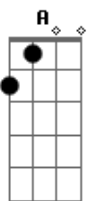

© ukulele-chords.com