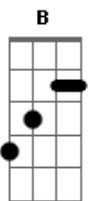

© ukulele-chords.com