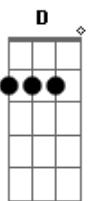

© ukulele-chords.com