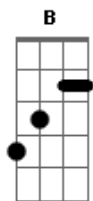

© ukulele-chords.com