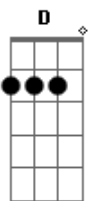

© ukulele-chords.com