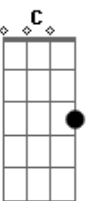

© ukulele-chords.com