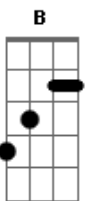

© ukulele-chords.com