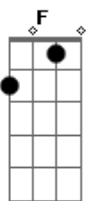

© ukulele-chords.com