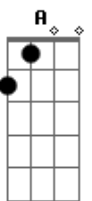

© ukulele-chords.com