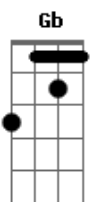

© ukulele-chords.com