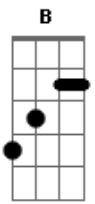

© ukulele-chords.com