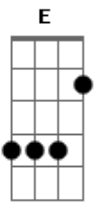

© ukulele-chords.com