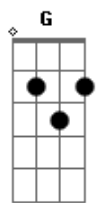

© ukulele-chords.com