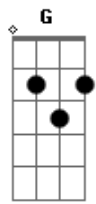

© ukulele-chords.com