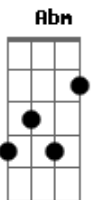

© ukulele-chords.com