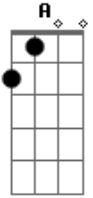

Scorpions - Crossfire

Tom: **D**

[PM]

[PM]

Guitar 2 Enters 3rd time

```
|-12\--|
|-----|
|-----|
|-----|
|-----|
|-----|
```

Lead **A**

Verse

Light overdrive

Riff **A**

Pans left to right

Guitar 1

~~~~~

[Guitar 2

ph~~~~~

~~~~~

Guitar 1

h~~~~~

[Guitar 2

[~~~~~

Acordes

© ukulele-chords.com

© ukulele-chords.com