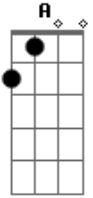

# Scorpions - Crossfire

Tom: **D**

[PM]

[PM]

Guitar 2 Enters 3rd time

```

|-12\--|
|-----|
|-----|
|-----|
|-----|
|-----|

```

Lead **A**

Verse

Light overdrive

Riff **A**

Pans left to right

Guitar 1

~~~~~

[Guitar 2

ph~~~~~

~~~~~

Guitar 1

h~~~~~

[Guitar 2

[~~~~~