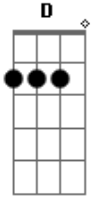

Scorpions - Crossfire

Tom: **D**

[PM]

[PM]

Guitar 2 Enters 3rd time

```
|-12\--|
|-----|
|-----|
|-----|
|-----|
|-----|
```

Lead **A**

Verse

Light overdrive

Riff **A**

Pans left to right

Guitar 1

~~~~~

[Guitar 2

ph~~~~~

~~~~~

Guitar 1

h~~~~~

[Guitar 2

[~~~~~

Acordes

© ukulele-chords.com