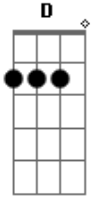

# Scorpions - Crossfire

Tom: **D**

[PM]

[PM]

Guitar 2 Enters 3rd time

```

|-12\--|
|-----|
|-----|
|-----|
|-----|
|-----|

```

Lead **A**

Verse

Light overdrive

Riff **A**

Pans left to right

Guitar 1

~~~~~

[Guitar 2

ph~~~~~

~~~~~

Guitar 1

h~~~~~

[Guitar 2

[~~~~~