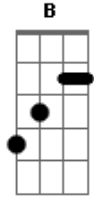

Scorpions - China White

Tom: **D**
Intro: (repeat several times)

Rpt 4 X

Main Riff

main riff

Guitar 1

~~~~ ~~~~~ ~~~~~

right before solo

{Guitar 2  
{

~~~~ ~~~~~ ~~~~~

rhythm under solo

Verse

it's up to you....

Rpt Main Riff 4 X

Outra veersão:

Rpt Main Riff 4 X

Música Tuning **E A D G B E**
Intro: Bass and drums on own

swell

volume

Acordes

© ukulele-chords.com

© ukulele-chords.com

© ukulele-chords.com

© ukulele-chords.com