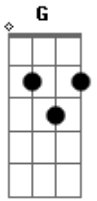

Scorpions - China White

Tom: **D**
Intro: (repeat several times)

Rpt 4 X

Main Riff

main riff

Guitar 1

~~~~ ~~~~~ ~~~~~

right before solo

{Guitar 2  
{

~~~~ ~~~~~ ~~~~~

rhythm under solo

Verse

it's up to you....

Rpt Main Riff 4 X

Outra veersão:

Rpt Main Riff 4 X

Música Tuning **E A D G B E**
Intro: Bass and drums on own

swell

volume

Acordes

© ukulele-chords.com

© ukulele-chords.com

© ukulele-chords.com

© ukulele-chords.com