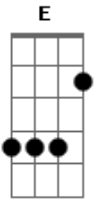

Scorpions - China White

Tom: **D**
Intro: (repeat several times)

Rpt 4 X

Main Riff

main riff

Guitar 1

~~~~ ~~~~~ ~~~~~

right before solo

{Guitar 2  
{

~~~~ ~~~~~ ~~~~~

rhythm under solo

Verse

it's up to you....

Rpt Main Riff 4 X

Outra veersão:

Rpt Main Riff 4 X

Música Tuning **E A D G B E**
Intro: Bass and drums on own

swell

volume

Acordes

© ukulele-chords.com

© ukulele-chords.com

© ukulele-chords.com

© ukulele-chords.com