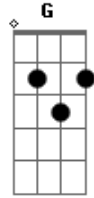

Scorpions - China White

Tom: **D**
Intro: (repeat several times)

Rpt 4 X

Main Riff

main riff

Guitar 1

~~~~ ~~~~~ ~~~~~

right before solo

{Guitar 2  
{

~~~~ ~~~~~ ~~~~~

rhythm under solo

Verse

it's up to you....

Rpt Main Riff 4 X

Outra veersão:

Rpt Main Riff 4 X

Música Tuning **E A D G B E**
Intro: Bass and drums on own

swell

volume

Acordes

© ukulele-chords.com

© ukulele-chords.com

© ukulele-chords.com

© ukulele-chords.com