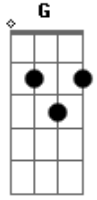

© ukulele-chords.com