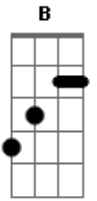

Scorpions - China White

Tom: **D**
Intro: (repeat several times)

Rpt 4 X

Main Riff

main riff

Guitar 1

~~~~ ~~~~~ ~~~~~

right before solo

{Guitar 2  
{

~~~~ ~~~~~ ~~~~~

rhythm under solo

Verse

it's up to you....

Rpt Main Riff 4 X

Outra veersão:

Rpt Main Riff 4 X

Música Tuning **E A D G B E**
Intro: Bass and drums on own

swell

volume

Acordes

© ukulele-chords.com

© ukulele-chords.com

© ukulele-chords.com

© ukulele-chords.com