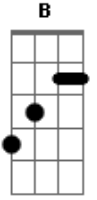

© ukulele-chords.com