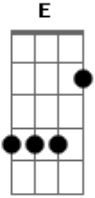

Scorpions - China White

Tom: **D**
Intro: (repeat several times)

Rpt 4 X

Main Riff

main riff

Guitar 1

~~~~ ~~~~~ ~~~~~

right before solo

{Guitar 2  
{

~~~~ ~~~~~ ~~~~~

rhythm under solo

Verse

it's up to you....

Rpt Main Riff 4 X

Outra veersão:

Rpt Main Riff 4 X

Música Tuning **E A D G B E**
Intro: Bass and drums on own

swell

volume

Acordes

© ukulele-chords.com

© ukulele-chords.com

© ukulele-chords.com

© ukulele-chords.com