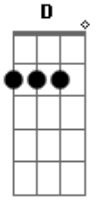

Scorpions - Catch Your Train

Tom: **D**

RIF **F** 3

RIF **F** 1

RIF **F** 4

RIF **F** 2

Acordes

© ukulele-chords.com