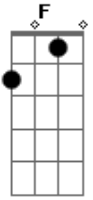

Scorpions - Catch Your Train

Tom: **D**

RIF **F** 3

RIF **F** 1

RIF **F** 4

RIF **F** 2

Acordes

© ukulele-chords.com