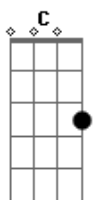

Scorpions - Behind the Face

Tom: C
Intro: Dm Bb Dm Bb G Am Bb C

Dm Bb
Would you care for me if I was deaf and blind
Dm Bb
Would you hear my voice if I was always quiet
G Am
would you hold my hand if I was going to fall
Bb C
would you cry for me would you know my name at all

Dm Bb
Would you be there if I was on the ground
Dm Bb
would you be my friend if no one was around
G Am
would you hold me close if I was in the cold
Bb C
would you pray for me would you know my name at all

REFR.:
Bb C
Would you care would you be there

Dm
for the soul behind the face
Bb C Dm
would you love me for what I am
Bb C
Would you care would you be there
Dm
for the soul behind the face
Bb C F
would you love me for what I am

Solo (same chords as in verse)

Refr.

Outro:
Dm Bb (C)
Would you love me for what I am
Dm Bb (C)
Would you love me for what I am
Dm Bb C Dm
Would you love me for what I am

Acordes

© ukulele-chords.com