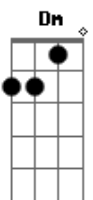

© ukulele-chords.com