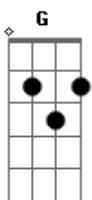

© ukulele-chords.com