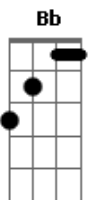

© ukulele-chords.com