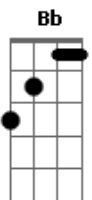

© ukulele-chords.com