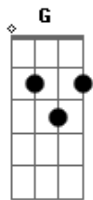

© ukulele-chords.com

© ukulele-chords.com