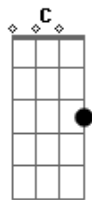

© ukulele-chords.com

© ukulele-chords.com