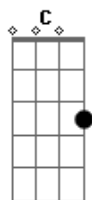

© ukulele-chords.com