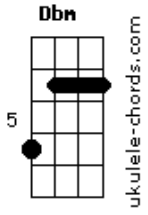

Sayroo - Deeply Ingrained

tom:

Intro: **Dbm** **Abm** **Gbm**

Dbm **Abm**
See what in me
Dbm **Abm**
There is nothing to see

Dbm **Abm**
I'll never be
Dbm **Abm**
Isn't to me

Acordes

Dbm **Abm**
I will end it someday
Dbm **Abm**
You can hear what i say?

Dbm **Abm**
There is nothing here
Dbm **Abm**
There is nothing to see

Fm **Abm** **Dbm**
And the pain its ingrained deeper inside of me