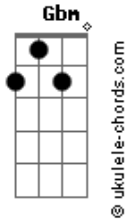

Sayroo - Deeply Ingrained

tom:

Intro: **Dbm** **Abm** **Gbm**

Dbm **Abm**
See what in me
Dbm **Abm**
There is nothing to see

Dbm **Abm**
I'll never be
Dbm **Abm**
Isn't to me

Acordes

Dbm **Abm**
I will end it someday
Dbm **Abm**
You can hear what i say?

Dbm **Abm**
There is nothing here
Dbm **Abm**
There is nothing to see

Fm **Abm** **Dbm**
And the pain its ingrained deeper inside of me