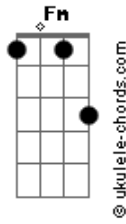

Sayroo - Deeply Ingrained

tom:

Intro: **Dbm** **Abm** **Gbm**

Dbm **Abm**
See what in me
Dbm **Abm**
There is nothing to see

Dbm **Abm**
I'll never be
Dbm **Abm**
Isn't to me

Acordes

Dbm **Abm**
I will end it someday
Dbm **Abm**
You can hear what i say?

Dbm **Abm**
There is nothing here
Dbm **Abm**
There is nothing to see

Fm **Abm** **Dbm**
And the pain its ingrained deeper inside of me