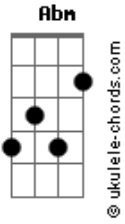

Sayroo - Deeply Ingrained

tom:

Intro: **Dbm** **Abm** **Gbm**

Dbm **Abm**
See what in me
Dbm **Abm**
There is nothing to see

Dbm **Abm**
I'll never be
Dbm **Abm**
Isn't to me

Acordes

Dbm **Abm**
I will end it someday
Dbm **Abm**
You can hear what i say?

Dbm **Abm**
There is nothing here
Dbm **Abm**
There is nothing to see

Fm **Abm** **Dbm**
And the pain its ingrained deeper inside of me