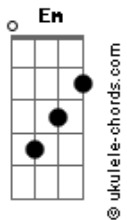

Savoir Adore - Loveliest Creature

tom:

Intro: C C C C
C Em G
C Em G

C Em G
Down by the river, he found me
C Em G
I was a little girl, he found me
C Em G
The trees were all in bloom, around us
C Em G
Soft leaves were hugging all of me, when they found us

Dm Am C
Started slow, cared to love
G
So that I'd be the only one to know
Dm Am G
What he meant when he said

C C
You are the loveliest creature that I ever did see
C C
You are the loveliest creature that I ever did see

Em
I'll keep you with me
Em G
Oh, I'll keep you with me

C Em G
Keep you with me
C Em G
Keep you with

C Em G
The Sun was sitting down, beside us
C Em G
There was no one around, to find us
C Em G
The water held my feet, beneath me
C Em G
He put his hand up to my face and he held me

Dm Am C
Touch your skin, to begin
G
How we learned to let each other in
Dm Am G
In his way, he would say

Acordes

You are the loveliest creature that I ever did see
C C
You are the loveliest creature that I ever did see

Em
I'll keep you with me
Em G
Oh, I'll keep you with me

Dm
(We came together)
F
(And we came together)
Am
(Under the blue)
G
(Under the blue)

Dm
(We came together)
F
(And we came together)
Am
(Under the blue)
G
(Under the blue)

(We came together)

C Am
You are the loveliest creature that I ever did see
(And we came together)
(Under the blue)

Em G
You are the loveliest creature that I ever did see
(Under the blue)
(We came together)

C Am
You are the loveliest creature that I ever did see
(We came together)
(Under the blue)

Em G
You are the loveliest creature that I ever did see
(Under the blue)
(We came together)

C Am
You are the loveliest creature that I ever did see
(We came together)
(Under the blue)

Em G
You are the loveliest creature that I ever did see
(Under the blue)