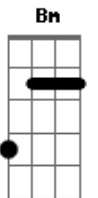

© ukulele-chords.com