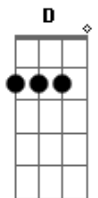

I went from

D
Someone you held, you held when you were lonely

Bm
Someone you called, you called your one and only

Gbm
I threw it all away

G
I went from someone you love

G
To someone you hate

D
I know we talked, we talked about forever

Bm
I know you thought, thought we'd end up together

Gbm
I threw it all away

G
I went from someone you love

G
To someone you hate

D Bm Gbm G
D Bm
Told your mama I'd take care of you

Gbm
They say people change

G
Well, I guess it's true

G
I went from

D
Someone you held, you held when you were lonely

Bm
Someone you called, you called your one and only

Gbm
I threw it all away

G
I went from someone you love

G
To someone you hate

D
I know we talked, we talked about forever

Bm
I know you thought, thought we'd end up together

Gbm
I threw it all away

G
I went from someone you love

G D
To someone you hate

Acordes

© ukulele-chords.com