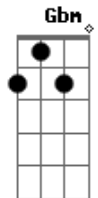

© ukulele-chords.com