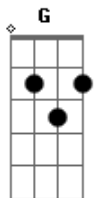

© ukulele-chords.com