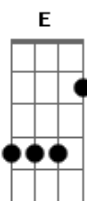

Sarti D - THE ONE

tom:

[Final] E Dbm Abm A
 E Dbm Abm A
 E Dbm Abm A

E
 'Cause I
 Dbm
 Want to be the one
 Abm
 The guy who is
 A
 By your side

E
 The one who's there for you
 Dbm
 When you cry
 Abm
 And catches you
 A
 When you're falling down

E
 The one who'll pick you
 Dbm
 In case you fail
 Abm
 The one who'll always
 A
 Of you take care

E
 'Cause, girl, without you
 Dbm
 I can't breathe
 Abm
 Oh girl I wanna be the one
 A
 That you'll fall in love with E

Acordes

© ukulele-chords.com

© ukulele-chords.com

© ukulele-chords.com

© ukulele-chords.com

'Cause I
 Dbm
 Want to be the one
 Abm
 The guy who is
 A
 By your side

E
 The one who's there for you
 Dbm
 When you cry
 Abm
 And catches you
 A
 When you're falling down