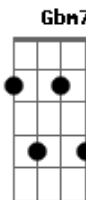

E A Dadd9 E E
So I'll give it all for You
A Dadd9 E
I will give it all for You

Bm7 A Dadd9
Forever my friend even till the end

[Quarta Parte]

A Dadd9 E
I've heard the story of a lover
A Dadd9 E
Who laid his head upon Your chest
A Dadd9
He knew something more than the
E

A Dadd9 E
He came to You and found his rest

Acordes

© ukulele-chords.com

© ukulele-chords.com

© ukulele-chords.com

© ukulele-chords.com

© ukulele-chords.com

© ukulele-chords.com