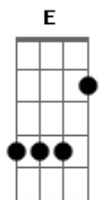

[Ponte 1]

E Gbm7
I want more than influence
E A A
I'm tired of empty vain pursuits
E Gbm7
I'm just longing for Your presence
A Dadd9 E
Just to give it all for You
[Ponte 2]

E Gbm7
You're worth more than influence
E E D A
You're worth more than vain pursuits
E F Gbm7
You're worth more than what's in it for me
Dadd9 A Dadd9 E
So I'll give it all for You

E A Dadd9 E E
So I'll give it all for You
A Dadd9 E
I will give it all for You

Bm7 A Dadd9
Forever my friend even till the end

[Quarta Parte]

A Dadd9 E
I've heard the story of a lover
A Dadd9 E
Who laid his head upon Your chest
A Dadd9
He knew something more than the
E

A Dadd9 E
He came to You and found his rest

Acordes

© ukulele-chords.com

© ukulele-chords.com

© ukulele-chords.com

© ukulele-chords.com

© ukulele-chords.com

© ukulele-chords.com