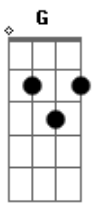

© ukulele-chords.com