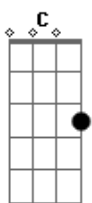

© ukulele-chords.com