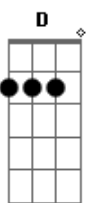

© ukulele-chords.com