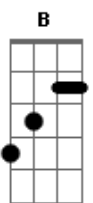

Sarah Mclachlan - The Path Of Thorns

tom:
B (forma dos acordes no tom de G)
Capotraste na 4ª casa
Intro: Am D Am
D G C G

[Primeira Parte]

C G
I knew you wanted to tell me
C G
In your voice there was something wrong
C F C G D Em
But if you would turn your face away from me
Am C
You cannot tell me you're so strong
G
Just let me ask of you one small thing
C G
As we have shared so many tears
C F C G D Em
With fervor our dreams we planned a whole life long
Am C
Now are scattered on the wind

[Refrão]

G Am7 C
In the terms of endearment
G Am7 C
In the terms of the life that you love
G Am7 C
In the terms of the years that pass you by
G Am7 C
In the terms of the reasons why
G
Through the years I've grown to love you
C G

Though your commitment to most would offend
C F C G D Em
But I stuck by you holding on with my foolish pride
Am C
Waiting for you to give in
G

You never really tried or so it seems
C G C
I've had much more than myself to blame
F C G D Em
I've had enough of trying everything
Am C
And this time it is the end

[Solo] Am D Am D

F G
There's no more coming back this way
C G
The path is overgrown and strewn with thorns
C F C G D Em
They've torn the life-blood from your naked eyes
Am C
Cast aside to be folorn

G Am7 C
In the terms of endearment
G Am7 C
In the terms of the life that you love
G Am7 C
In the terms of the years that pass you by
G Am7 C
In the terms of the reasons why

Am D
Funny, how it seems that all I've tried to do
Am D Am
Seemed to make no difference to you at all
[Final] D Am D

Acordes

© ukulele-chords.com