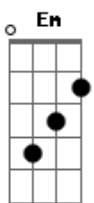

© ukulele-chords.com