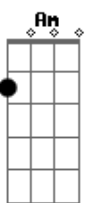

© ukulele-chords.com