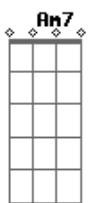

© ukulele-chords.com