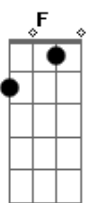

© ukulele-chords.com