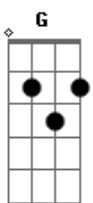

© ukulele-chords.com