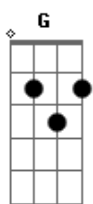

Sarah and the Sundays - Moving On

tom:

G

[Refrão]

D
I guess I better stay
Moving on from better days
Dm
I miss my better ways
Wish I never saw your face
E Db7
But that's Okay-ay

[Verso]

D
Eyes on fire
I hit you with that warm desire
Dm
I wanna see you take me higher
A
You must've know I'm not a fighter
E Db7
D
Bad decision
I'm sick of all the repetition
Dm
What happened to the new edition?
A
It's crazy how the plot has thickened
E Db7

[Refrão]

D
I guess I better stay
Moving on from better days
Dm
I miss my better ways
A

Wish I never saw your face
E Db7
But that's Okay-ay

[Verso]

D
Hearts are burning
Dm
Can't you see my chest is churning
A
Well I can see that you're still learning
E Db7
I don't know if this is working
D
New beginning
Dm
If it's a game then I'm not winning
A
I need to sit my world is spinning
E Db7
This punishment is awfully fitting

[Refrão]

D
I guess I better stay
Moving on from better days
Dm
I miss my better ways
A
Wish I never saw your face
E Db7
But that's Okay-ay
D
I guess I better stay
Moving on from better days
Dm
I miss my better ways
A
Wish I never saw your face
E Db7
But that's Okay-ay

Acordes

© ukulele-chords.com