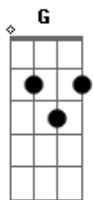

Sara Urrego - Addicted 2 U

Tom: G

Intro: Am C G D

Am C G D
Addicted to you (to you)
Am C G D
Addicted to you (to you)
Am C G D
Addicted to you (to you)
Am C G D
Addicted to you (to you)

Am C G D
Your the hook in my favourite song
Am C G D
Your the rhythm that drives me along-long-long
Am C G D
Gotta turn you up to turn me on
Am C
It's magnetic I get it
G D
I don't want it to ever stop!

Am C G D
Addicted to you (to you)
Am C G
There's nothing that I want to (want to)
D
To see you
Am C G D
So addicted to you (to you)
Am C G
I only really want to (want to)
D
Be near you

Am C G D

I'm a light on at your place
Am C G D
I'm a Bird on a wire
Am C G D
And as hard as i try to forget you
Am C G G
I can't get U outta my Mind
Am C G D
I need you like Candy

(Am C G)

Am C G D
Addicted to you (to you)
Am C G
There's nothing that I want to (want to)
D
To see you
Am C G D
I'm so addicted to you (to you)
Am C G
I only really want to (want to)
D
Be near you

Am C G D
Addicted to you (to you)
Am C G
There's nothing that I want to (want to)
D
To see you
Am C G D
So addicted to you (to you)
Am C G
I only really want to (want to)
D
Be near you

Acordes

© ukulele-chords.com