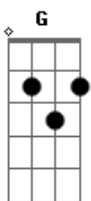

Tom: G
Intro: G

G
Holding my breath
D
Last one I've got left
Em
till I see you
C
Deliver my heart with the
D
Pieces and parts of me left
G D
Every last day seemed to carry the weight
Em
A life time
C
I Watch from the ground
D
As the gold fluttered down from the sky
C
Sweet sun
Em
Send me the moon
Am
Empty the skies out
D C
Bringing me one step closer to you
Em
Send it soon
Am
And I will breathe in, breathe out
D
Until you come in and out
C Em
Of you - oo
C Em
Of you - oo

G
Inches away from you
D Em
Scared what I'll take from you, darling
C
I could live with your ghost
D
If you say that's the most that I'll get
G
Darkness to light
D Em
Moved from day into night to be near you
C
Still here I stand
D
I am sinking like sand in your sea
C

Sweet sun
Em
Send me the moon
Am
Empty the skies out
D C
Bringing me one step closer to you
Em
Send it soon
Am
And I will breathe in, breathe out
D
Until you come in and out
C Em
Of you - oo you already do

G D
Never you mind where the evening should find us
Em
Together
C
Distance can't take what is hidden here
D
Safe in my chest

G
I'll wait for the day when
D Em
We finally say now or never
C
Till then I'll be here wanting more
D
As I settle for at most fear

C
Sweet sun
Em
Send me the moon
Am
Empty the skies out
D C
Bringing me one step closer to you
Em
Send it soon
Am
And I will breathe in, breathe out
D
Till you come in and out
Am
I will breathe in, breathe out
D
Till you come in and out
Am
I will breathe in, breathe out
D
Till you come in and out
C Em
Of you - oo
C Em
Of you - oo

Acordes

© ukulele-chords.com