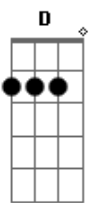

© ukulele-chords.com