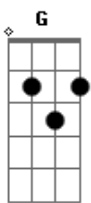

Tom: G
Intro: G

G
Holding my breath
D
Last one I've got left
Em
till I see you
C
Deliver my heart with the
D
Pieces and parts of me left
G D
Every last day seemed to carry the weight
Em
A life time
C
I Watch from the ground
D
As the gold fluttered down from the sky
C
Sweet sun
Em
Send me the moon
Am
Empty the skies out
D C
Bringing me one step closer to you
Em
Send it soon
Am
And I will breathe in, breathe out
D
Until you come in and out
C Em
Of you - oo
C Em
Of you - oo

G
Inches away from you
D Em
Scared what I'll take from you, darling
C
I could live with your ghost
D
If you say that's the most that I'll get
G
Darkness to light
D Em
Moved from day into night to be near you
C
Still here I stand
D
I am sinking like sand in your sea
C

Sweet sun
Em
Send me the moon
Am
Empty the skies out
D C
Bringing me one step closer to you
Em
Send it soon
Am
And I will breathe in, breathe out
D
Until you come in and out
C Em
Of you - oo you already do
G D
Never you mind where the evening should find us
Em
Together
C
Distance can't take what is hidden here
D
Safe in my chest
G
I'll wait for the day when
D Em
We finally say now or never
C
Till then I'll be here wanting more
D
As I settle for at most fear
C
Sweet sun
Em
Send me the moon
Am
Empty the skies out
D C
Bringing me one step closer to you
Em
Send it soon
Am
And I will breathe in, breathe out
D
Till you come in and out
Am
I will breathe in, breathe out
D
Till you come in and out
Am
I will breathe in, breathe out
D
Till you come in and out
C Em
Of you - oo
C Em
Of you - oo

Acordes

© ukulele-chords.com