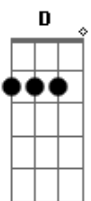

© ukulele-chords.com