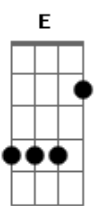

© ukulele-chords.com