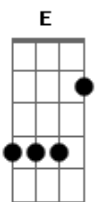

Sara Bareilles - Hold My Heart

tom:

Intro: D A E E
D A E

D A E E
I never meant to be the one to let you down
D A E E
If anything, I thought I saw myself going first
D A E E
I didn't know how to stick around
Gbm A E B
How to see anybody but me be getting hurt
D A E E
I keep remembering the summer night
D A E E
And the conversation breaking up the mood
D A E E
I didn't want to tell you you were right
Gbm E B
Like the season changing, oh, I felt it too

E
Does anybody know how to hold my heart
A
How to hold my heart?
E B
'Cause I don't want to let go, let go, let go too soon
E
I want to tell you so before the sun goes dark
A
How to hold my heart
B D A E
'Cause I don't want to let go, let go, let go of you
(D A E)

D A E E
I'm not the kind to try to tell you lies
D A E E
But the truth is you've been hiding from it too
D A E E
I see the end sneaking in behind your eyes
Gbm A B
Saying everything no words could ever do

Acordes

© ukulele-chords.com

© ukulele-chords.com

© ukulele-chords.com

© ukulele-chords.com

© ukulele-chords.com

© ukulele-chords.com

E
Does anybody know how to hold my heart
A
How to hold my heart?
B
'Cause I don't want to let go, let go, let go too soon
E
I want to tell you so before the sun goes dark
A
How to hold my heart
E A E
'Cause I don't want to let go, let go, let go of you
B E
Is anybody listening?
A
'Cause I'm crying
B Dbm A E B
Is anybody listening?
E
Does anybody know how to hold my heart
A
How to hold my heart?
B
'Cause I don't want to let go, let go, let go too soon
E
I want to tell you so before the sun goes dark
A
How to hold my heart
B
'Cause I don't want to let go, let go, let go of you
E
Does anybody know how to hold my heart
A
How to hold my heart?
B
'Cause I don't want to let go, let go, let go too soon
E
I want to tell you so before the sun goes dark
A
How to hold my heart
Dbm B A B D A E D A E
'Cause I don't want to let go, let go, let go of you