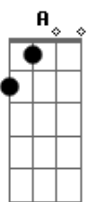

© ukulele-chords.com