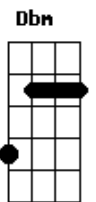

Sara Bareilles - Hold My Heart

tom:

Intro: ^{D A E}
^{D A E}

^D I never meant to be the one to let you down ^E
^D If anything, I thought I saw myself going first ^E
^D I didn't know how to stick around ^E
^{Gbm} How to see anybody but me be getting hurt ^B
^D I keep remembering the summer night ^E
^D And the conversation breaking up the mood ^E
^D I didn't want to tell you you were right ^E
^{Gbm} Like the season changing, oh, I felt it too ^B

^D I'm not the kind to try to tell you lies ^E
^D But the truth is you've been hiding from it too ^E
^D I see the end sneaking in behind your eyes ^E
^{Gbm} Saying everything no words could ever do ^A ^B

Acordes

© ukulele-chords.com

© ukulele-chords.com

© ukulele-chords.com

© ukulele-chords.com

© ukulele-chords.com

© ukulele-chords.com

^E Does anybody know how to hold my heart
^A How to hold my heart?
^B 'Cause I don't want to let go, let go, let go too soon
^E I want to tell you so before the sun goes dark
^A How to hold my heart
^E 'Cause I don't want to let go, let go, let go of you ^A ^E
^B Is anybody listening?
^A 'Cause I'm crying ^E
^B Is anybody listening? ^{Dbm} ^A ^E ^B