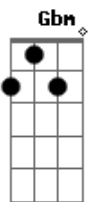

Sara Bareilles - Hold My Heart

tom:

Intro: ^{D A E}
^{D A E}

^D I never meant to be the one to let you down ^E
^D If anything, I thought I saw myself going first ^E
^D I didn't know how to stick around ^E
^{Gbm} How to see anybody but me be getting hurt ^B
^D I keep remembering the summer night ^E
^D And the conversation breaking up the mood ^E
^D I didn't want to tell you you were right ^E
^{Gbm} Like the season changing, oh, I felt it too ^B

^D I'm not the kind to try to tell you lies ^E
^D But the truth is you've been hiding from it too ^E
^D I see the end sneaking in behind your eyes ^E
^{Gbm} Saying everything no words could ever do ^A ^B

Acordes

© ukulele-chords.com

© ukulele-chords.com

© ukulele-chords.com

© ukulele-chords.com

© ukulele-chords.com

© ukulele-chords.com

^E Does anybody know how to hold my heart
^A How to hold my heart?
^B 'Cause I don't want to let go, let go, let go too soon
^E I want to tell you so before the sun goes dark
^A How to hold my heart
^E 'Cause I don't want to let go, let go, let go of you ^A ^E
^B Is anybody listening?
^A 'Cause I'm crying ^E
^B Is anybody listening? ^{Dbm} ^A ^E ^B