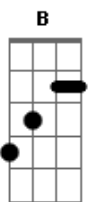

Sara Bareilles - Hold My Heart

tom:

Intro: ^{D A E}
^{D A E}

^D I never meant to be the one to let you down ^E
^D If anything, I thought I saw myself going first ^E
^D I didn't know how to stick around ^E
^{Gbm} How to see anybody but me be getting hurt ^B
^D I keep remembering the summer night ^E
^D And the conversation breaking up the mood ^E
^D I didn't want to tell you you were right ^E
^{Gbm} Like the season changing, oh, I felt it too ^B

^D I'm not the kind to try to tell you lies ^E
^D But the truth is you've been hiding from it too ^E
^D I see the end sneaking in behind your eyes ^E
^{Gbm} Saying everything no words could ever do ^A ^B

Acordes

© ukulele-chords.com

© ukulele-chords.com

© ukulele-chords.com

© ukulele-chords.com

© ukulele-chords.com

© ukulele-chords.com

^E Does anybody know how to hold my heart
^A How to hold my heart?
^B 'Cause I don't want to let go, let go, let go too soon
^E I want to tell you so before the sun goes dark
^A How to hold my heart
^E 'Cause I don't want to let go, let go, let go of you ^A ^E
^B Is anybody listening?
^A 'Cause I'm crying ^E
^B Is anybody listening? ^{Dbm} ^A ^E ^B