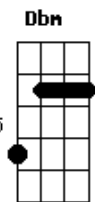

Sara Bareilles - Hold My Heart

tom:

Intro: D A E E
D A E

D A E E
I never meant to be the one to let you down
D A E E
If anything, I thought I saw myself going first
D A E E
I didn't know how to stick around
Gbm A E B
How to see anybody but me be getting hurt
D A E E
I keep remembering the summer night
D A E E
And the conversation breaking up the mood
D A E E
I didn't want to tell you you were right
Gbm E B
Like the season changing, oh, I felt it too

D A E E
I'm not the kind to try to tell you lies
D A E E
But the truth is you've been hiding from it too
D A E E
I see the end sneaking in behind your eyes
Gbm A B
Saying everything no words could ever do

Acordes

© ukulele-chords.com

© ukulele-chords.com

© ukulele-chords.com

© ukulele-chords.com

© ukulele-chords.com

© ukulele-chords.com

E
Does anybody know how to hold my heart
A
How to hold my heart?
B
'Cause I don't want to let go, let go, let go too soon
E
I want to tell you so before the sun goes dark
A
How to hold my heart
E A E
'Cause I don't want to let go, let go, let go of you
B E
Is anybody listening?
A
'Cause I'm crying
B Dbm A E B
Is anybody listening?
E
Does anybody know how to hold my heart
A
How to hold my heart?
B
'Cause I don't want to let go, let go, let go too soon
E
I want to tell you so before the sun goes dark
A
How to hold my heart
B
'Cause I don't want to let go, let go, let go of you
E
Does anybody know how to hold my heart
A
How to hold my heart?
B
'Cause I don't want to let go, let go, let go too soon
E
I want to tell you so before the sun goes dark
A
How to hold my heart
Dbm B A B D A E D A E
'Cause I don't want to let go, let go, let go of you