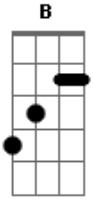

© ukulele-chords.com