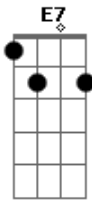

© ukulele-chords.com