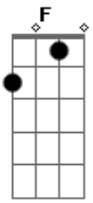

© ukulele-chords.com