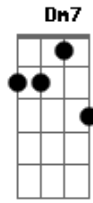

© ukulele-chords.com