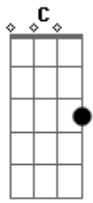

© ukulele-chords.com