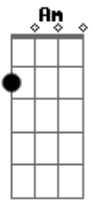

© ukulele-chords.com