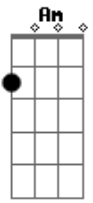

© ukulele-chords.com