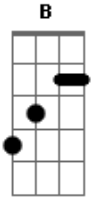

© ukulele-chords.com