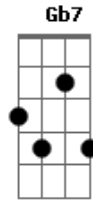

© ukulele-chords.com