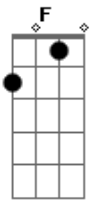

© ukulele-chords.com