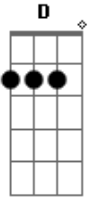

© ukulele-chords.com