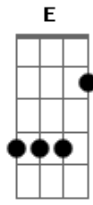

© ukulele-chords.com