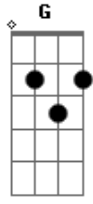

© ukulele-chords.com