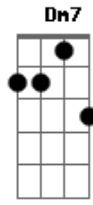

© ukulele-chords.com