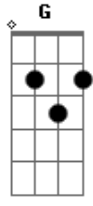

© ukulele-chords.com