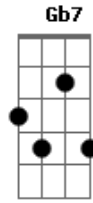

© ukulele-chords.com