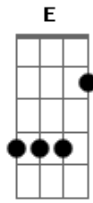

© ukulele-chords.com