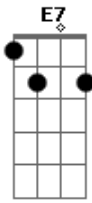

© ukulele-chords.com