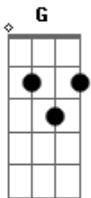

Santana - Samba Pa Ti

Tom: G

Am G Am

G Am

(will 1 these 2 measures.....)

G Am

Fill 1: ~~~~~

G Am

(will 2 these three measures.....)

Fill 2: (...doubles 1st gtr...)

Gtr. Solo: double time

G Am

G Am G Am

G Am G

G Am G

coragem gurizada...nao eh tao foda =P

Acordes

© ukulele-chords.com