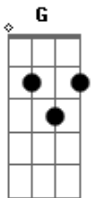

Santana - Samba Pa Ti

Tom: G

Am G Am

~~~~~

G Am

~~~~~

(will 1 these 2 measures.....)

G Am

~~~~~

Fill 1: ~~~~~

G Am

~~~~~

(will 2 these three measures.....)

Fill 2:
(....doubles 1st gtr....)

Gtr. Solo: double time

G Am

~~~~~

G Am G Am

~~~~~

G Am G

~~~~~

G Am G

~~~~~

coragem gurizada...nao eh tao foda =P

Acordes

© ukulele-chords.com