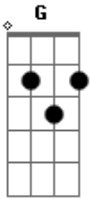

Santana - Samba Pa Ti

Tom: G

Am G Am

G Am

(will 1 these 2 measures.....)

G Am

Fill 1: ~~~~~

G Am

(will 2 these three measures.....)

Fill 2:
(....doubles 1st gtr....)

Gtr. Solo: double time

G Am

G Am G Am

G Am G

G Am G

coragem gurizada...nao eh tao foda =P

Acordes

© ukulele-chords.com