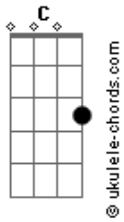

# Santana - Jingo

Tom: **C**

h=hammer-on  
p=pull-off  
/=slide up  
\=slide down  
=bend

br, r=bend &release

14r12 = pre bend from twelve to 14 then pick and release

You will have to tune your guitar up a bit for this song, but not quite a full fret higher. I hate it when songs are like this because it's a pain. It may take a while to get it just right.

## Acordes

```
|--7-----|  
|--7-----|  
|--7-----|  
|-----|  
|-----|  
|-----|
```

Play on this chord during the singing

solo: