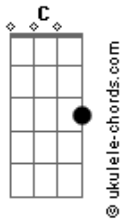

Santana - Jingo

Tom: **C**

h=hammer-on
p=pull-off
/=slide up
\=slide down
=bend

br, r=bend &release

14r12 = pre bend from twelve to 14 then pick and release

You will have to tune your guitar up a bit for this song, but not quite a full fret higher. I hate it when songs are like this because it's a pain. It may take a while to get it just right.

Acordes

```
|--7-----|  
|--7-----|  
|--7-----|  
|-----|  
|-----|  
|-----|
```

Play on this chord during the singing

solo: