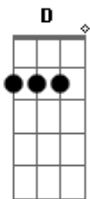

Santana - I Don't Wanna Lose Your Love

Tom: D

(intro 2x) Dbm Gbm A Dbm

Dbm
If you don't love me baby let me know
cause you're breaking my heart
And it hurts me so (riff 1)
playin' these games and messin' with my mind
girl you made me believe you were only mine (riff 2)

(coro)
Dbm Gbm
I don't wanna lose your love oh oh
A Dbm
I guess I have to let you go
Dbm Gbm
I don't wanna watch you leave oh oh
A Dbm
I guess I have to walk away.

(intro)
Dbm
Girl you said you loved me and you'd never go
you were lyin' to me you thought I'd never know (riff 3)
I just wanna tell you girl before I go
take a good look at me I won't look back no more (riff 4)

Dbm Gbm
I don't wanna lose your love oh oh
A Dbm
I guess I have to let you go
Dbm Gbm
I don't wanna watch you leave oh oh
A Dbm
I guess I have to walk away. (riff 5)
Dbm Gbm
No quiero perder tu amor, oh oh
A Dbm
pero te voy a dejar ir
Dbm Gbm
no quiero mirarte ir, oh oh
A Dbm
voy a tener que andar de aqui.

Dbm
Girl you said you loved me and you'd never go
you were lyin' to me you thought I'd never know (riff 6)
I just wanna tell you girl before I go
take a good look at me I won't look back no more (riff 7)
Dbm Gbm
No quiero perder tu amor, oh oh
A Dbm
pero te voy a dejar ir
Dbm Gbm
no quiero mirarte ir, oh oh
A Dbm
voy a tener que andar de aqui.

Dbm Gbm
I don't wanna lose your love oh oh
A Dbm
I guess I have to let you go
Dbm Gbm
I don't wanna watch you leave oh oh
A Dbm
I guess I have to walk away.

- (riffs)
- (riff 1)
- (riff 2)
- (riff 3)
- (riff 4)
- (riff 5)
- (riff 6)
- (riff 7)

Acordes