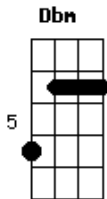

© ukulele-chords.com