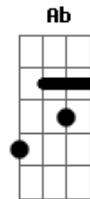

© ukulele-chords.com