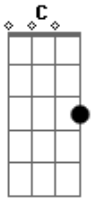

```
-----|
|-5-7-\-----|-----5--5--5-----14-----|
12-----|
|-5 7--7-----|--5 7--7-----7-----|
----14-12 14|
-----|
               Grad.
END 2 GUITARS:          Bend-full
~~~~
-----|-----12-----|-----5---7-\-----|-----5---5-5-----|-----5---7--|-----5 7--7-----7-----|5
-----|-----1212--1414--15 --15 12--1212-----|-----7--7-----|-----7--7-----|-----
-----|-----12---14-----|-----12---14141212---|-----
---12--12 14|
|12 14--14--14---14---14--|-----          full    full    1/2          full
-14\|1214---14---|
-----|-----
-----|-----
```

Acordes

© ukulele-chords.com