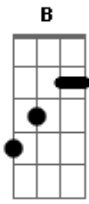

Santana - Hoe You're Feeling Better

Tom: C

full

PB = Prebend HARM = Natural Harmonic % = Repeat
Above/Previous Measure

OUTRO GUITAR SOLO: (2 Guitars)
full full~~~~ full

RAKE.... HARM.

VERSE:
full 1/2 full

full full full full

| --/5-5-5---3-3-3--|12-----12-----12-----
-|
| --/5-5-5---3-3-3--|--15 ---15 ---15 12-----
-|
| --/6-6-6---4-4-4--|-----1414 -14 12-----|
| --/7-7-7---5-5-5--|-----14 12--
-|
| --/7-7-7---5-5-5--|-----
-14-|
| --/5-5-5---3-3-3--|-----
-|
| full full full
|12-----12--15 12-----|
| --15 -----15 12-----
-| % |-----14 12-----
-14\ -
-
-
1/2 full full full full
17 ---17 --17 --17 15-----
-| % |-----
---|
-|
-|
-|
full 1/2 PB PB full full full full
full full full PB full
full
[.8X...]
full 3/4 full
fl fl fl fl fl fl fl fl fl fl
full full full full full full
~~~~ full full  
BRIDGE:  
rake.....

-----|  
|-----5-----7--\-----|-----5---5--5-----14  
|-----12-----|  
|-----5-----7-----|-----5-----7-----7-----7-----|  
|-----14-12 14|  
|-----|  
|-----|  
END 2 GUITARS:                    Grad.  
                                      Bend-full  
~~~~~  
|-----12-----|-----12-----|-----|
|-----|
-----1212--1414--15 --15 12--1212-----	-----	
-----12--14-----	-----12-----14141212--	-----
-----12--12 14		
-----12 14--14--14--14--14--	-----	
-----14\|1214--14--		

-----|-----|-----|

-----5-----7--\-----
-----5-----7--
-----5 7-----7-----
-----7-----7-----

full full 1/2 full
full

Acordes

ukulele-chords.com

ukulele-chords.com

ukulele-chords.com