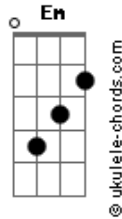

Sandy e Junior - This Is Me

Tom: C
Intro: C F (2x)

(C F)
Some people go through their lives
Lost in confusion-yeah
Pretending to be something else
Creating illusion-yeah
But how can you find the love you need
If the vibes you giving ain't real
What you see is what you get-it's no big deal
So step out into the light of day
F Em G
And say what you mean and let your soul be free

CHORUS:
(C F)
Say what you say
And do what you do
Be proud of yourself
There ain't no-one like you
Don't give in to hate
Let love be the key
Stand up and say: this is me
Say: this is me

(C F)

Acordes

Some people worry too much
What others are thinking-yeah
But you got to remember one thing
It's not your life they're living- no, no
What have you got to lose by being honest with yourself
Find out who really are your true friends
So step out into the light of day
F Em G
And say what you mean-and let your soul be free