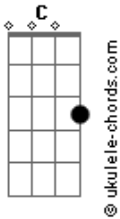

Sandy e Junior - This Is Me

Tom: C
Intro: C F (2x)

(C F)
Some people go through their lives
Lost in confusion-yeah
Pretending to be something else
Creating illusion-yeah
But how can you find the love you need
If the vibes you giving ain't real
What you see is what you get-it's no big deal
So step out into the light of day
F Em G
And say what you mean and let your soul be free

CHORUS:
(C F)
Say what you say
And do what you do
Be proud of yourself
There ain't no-one like you
Don't give in to hate
Let love be the key
Stand up and say: this is me
Say: this is me

(C F)

Acordes

Some people worry too much
What others are thinking-yeah
But you got to remember one thing
It's not your life they're living- no, no
What have you got to lose by being honest with yourself
Find out who really are your true friends
So step out into the light of day
F Em G
And say what you mean-and let your soul be free