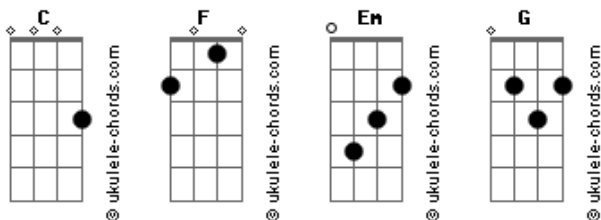

Sandy e Junior - This Is Me

Tom: C
Intro: C F (2x)

(C F)
Some people go through their lives
Lost in confusion-yeah
Pretending to be something else
Creating illusion-yeah
But how can you find the love you need
If the vibes you giving ain't real
What you see is what you get-it's no big deal
So step out into the light of day
F Em G
And say what you mean and let your soul be free

CHORUS:
(C F)
Say what you say
And do what you do
Be proud of yourself
There ain't no-one like you
Don't give in to hate
Let love be the key
Stand up and say: this is me
Say: this is me

(C F)

Acordes

Some people worry too much
What others are thinking-yeah
But you got to remember one thing
It's not your life they're living- no, no
What have you got to lose by being honest with yourself
Find out who really are your true friends
So step out into the light of day

F Em G
And say what you mean-and let your soul be free

CHORUS

(C F)
Say what you mean
Say this is me
Say what you mean
Say this is me

(C F)
But how can you find the love you need
If the vibes you giving ain't real
What you see is what you get-it's no big deal
So step our into the light of day