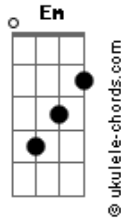

Sandy e Junior - This Is Me

Tom: C
Intro: C F (2x)

(C F)
Some people go through their lives
Lost in confusion-yeah
Pretending to be something else
Creating illusion-yeah
But how can you find the love you need
If the vibes you giving ain't real
What you see is what you get-it's no big deal
So step out into the light of day
F Em G
And say what you mean and let your soul be free

CHORUS:
(C F)
Say what you say
And do what you do
Be proud of yourself
There ain't no-one like you
Don't give in to hate
Let love be the key
Stand up and say: this is me
Say: this is me

(C F)

Acordes

Some people worry too much
What others are thinking-yeah
But you got to remember one thing
It's not your life they're living- no, no
What have you got to lose by being honest with yourself
Find out who really are your true friends
So step out into the light of day

F Em G
And say what you mean-and let your soul be free

CHORUS

(C F)
Say what you mean
Say this is me
Say what you mean
Say this is me

(C F)
But how can you find the love you need
If the vibes you giving ain't real
What you see is what you get-it's no big deal
So step our into the light of day

F Em G
And say what you mean and let your soul be free
Repeat CHORUS to fade