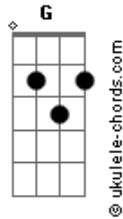

Sandy e Junior - This Is Me

Tom: C
Intro: C F (2x)

(C F)
Some people go through their lives
Lost in confusion-yeah
Pretending to be something else
Creating illusion-yeah
But how can you find the love you need
If the vibes you giving ain't real
What you see is what you get-it's no big deal
So step out into the light of day
F Em G
And say what you mean and let your soul be free

CHORUS:
(C F)
Say what you say
And do what you do
Be proud of yourself
There ain't no-one like you
Don't give in to hate
Let love be the key
Stand up and say: this is me
Say: this is me

(C F)

Acordes

Some people worry too much
What others are thinking-yeah
But you got to remember one thing
It's not your life they're living- no, no
What have you got to lose by being honest with yourself
Find out who really are your true friends
So step out into the light of day
F Em G
And say what you mean-and let your soul be free