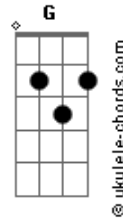

Sandy e Junior - This Is Me

Tom: C
Intro: C F (2x)

(C F)
Some people go through their lives
Lost in confusion-yeah
Pretending to be something else
Creating illusion-yeah
But how can you find the love you need
If the vibes you giving ain't real
What you see is what you get-it's no big deal
So step out into the light of day
F Em G
And say what you mean and let your soul be free

CHORUS:
(C F)
Say what you say
And do what you do
Be proud of yourself
There ain't no-one like you
Don't give in to hate
Let love be the key
Stand up and say: this is me
Say: this is me

(C F)

Acordes

Some people worry too much
What others are thinking-yeah
But you got to remember one thing
It's not your life they're living- no, no
What have you got to lose by being honest with yourself
Find out who really are your true friends
So step out into the light of day
F Em G
And say what you mean-and let your soul be free