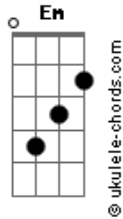

Sandy e Junior - This Is Me

Tom: C
Intro: C F (2x)

(C F)
Some people go through their lives
Lost in confusion-yeah
Pretending to be something else
Creating illusion-yeah
But how can you find the love you need
If the vibes you giving ain't real
What you see is what you get-it's no big deal
So step out into the light of day
F Em G
And say what you mean and let your soul be free

CHORUS:
(C F)
Say what you say
And do what you do
Be proud of yourself
There ain't no-one like you
Don't give in to hate
Let love be the key
Stand up and say: this is me
Say: this is me

(C F)

Acordes

Some people worry too much
What others are thinking-yeah
But you got to remember one thing
It's not your life they're living- no, no
What have you got to lose by being honest with yourself
Find out who really are your true friends
So step out into the light of day
F Em G
And say what you mean-and let your soul be free