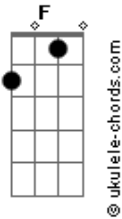

Sandy e Junior - This Is Me

Tom: C
Intro: C F (2x)

(C F)
Some people go through their lives
Lost in confusion-yeah
Pretending to be something else
Creating illusion-yeah
But how can you find the love you need
If the vibes you giving ain't real
What you see is what you get-it's no big deal
So step out into the light of day
F Em G
And say what you mean and let your soul be free

CHORUS:
(C F)
Say what you say
And do what you do
Be proud of yourself
There ain't no-one like you
Don't give in to hate
Let love be the key
Stand up and say: this is me
Say: this is me

(C F)

Acordes

Some people worry too much
What others are thinking-yeah
But you got to remember one thing
It's not your life they're living- no, no
What have you got to lose by being honest with yourself
Find out who really are your true friends
So step out into the light of day

F Em G
And say what you mean-and let your soul be free

CHORUS

(C F)
Say what you mean
Say this is me
Say what you mean
Say this is me

(C F)
But how can you find the love you need
If the vibes you giving ain't real
What you see is what you get-it's no big deal
So step our into the light of day

F Em G
And say what you mean and let your soul be free
Repeat CHORUS to fade