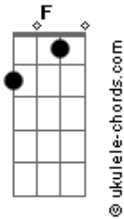

Sandy e Junior - This Is Me

Tom: C
Intro: C F (2x)

(C F)
Some people go through their lives
Lost in confusion-yeah
Pretending to be something else
Creating illusion-yeah
But how can you find the love you need
If the vibes you giving ain't real
What you see is what you get-it's no big deal
So step out into the light of day
F Em G
And say what you mean and let your soul be free

CHORUS:
(C F)
Say what you say
And do what you do
Be proud of yourself
There ain't no-one like you
Don't give in to hate
Let love be the key
Stand up and say: this is me
Say: this is me

(C F)

Acordes

Some people worry too much
What others are thinking-yeah
But you got to remember one thing
It's not your life they're living- no, no
What have you got to lose by being honest with yourself
Find out who really are your true friends
So step out into the light of day
F Em G
And say what you mean-and let your soul be free