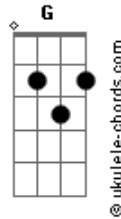

Sandy e Junior - This Is Me

Tom: C
Intro: C F (2x)

(C F)
Some people go through their lives
Lost in confusion-yeah
Pretending to be something else
Creating illusion-yeah
But how can you find the love you need
If the vibes you giving ain't real
What you see is what you get-it's no big deal
So step out into the light of day
F Em G
And say what you mean and let your soul be free

CHORUS:
(C F)
Say what you say
And do what you do
Be proud of yourself
There ain't no-one like you
Don't give in to hate
Let love be the key
Stand up and say: this is me
Say: this is me

(C F)

Acordes

Some people worry too much
What others are thinking-yeah
But you got to remember one thing
It's not your life they're living- no, no
What have you got to lose by being honest with yourself
Find out who really are your true friends
So step out into the light of day

F Em G
And say what you mean-and let your soul be free

CHORUS

(C F)
Say what you mean
Say this is me
Say what you mean
Say this is me

(C F)
But how can you find the love you need
If the vibes you giving ain't real
What you see is what you get-it's no big deal
So step our into the light of day

F Em G
And say what you mean and let your soul be free
Repeat CHORUS to fade