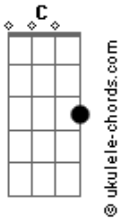

Sandy e Junior - This Is Me

Tom: C
Intro: C F (2x)

(C F)
Some people go through their lives
Lost in confusion-yeah
Pretending to be something else
Creating illusion-yeah
But how can you find the love you need
If the vibes you giving ain't real
What you see is what you get-it's no big deal
So step out into the light of day
F Em G
And say what you mean and let your soul be free

CHORUS:
(C F)
Say what you say
And do what you do
Be proud of yourself
There ain't no-one like you
Don't give in to hate
Let love be the key
Stand up and say: this is me
Say: this is me

(C F)

Acordes

Some people worry too much
What others are thinking-yeah
But you got to remember one thing
It's not your life they're living- no, no
What have you got to lose by being honest with yourself
Find out who really are your true friends
So step out into the light of day

F Em G
And say what you mean-and let your soul be free

CHORUS

(C F)
Say what you mean
Say this is me
Say what you mean
Say this is me

(C F)
But how can you find the love you need
If the vibes you giving ain't real
What you see is what you get-it's no big deal
So step our into the light of day

F Em G
And say what you mean and let your soul be free
Repeat CHORUS to fade