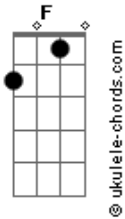

Sandy e Junior - This Is Me

Tom: C
Intro: C F (2x)

(C F)
Some people go through their lives
Lost in confusion-yeah
Pretending to be something else
Creating illusion-yeah
But how can you find the love you need
If the vibes you giving ain't real
What you see is what you get-it's no big deal
So step out into the light of day
F Em G
And say what you mean and let your soul be free

CHORUS:
(C F)
Say what you say
And do what you do
Be proud of yourself
There ain't no-one like you
Don't give in to hate
Let love be the key
Stand up and say: this is me
Say: this is me

(C F)

Acordes

Some people worry too much
What others are thinking-yeah
But you got to remember one thing
It's not your life they're living- no, no
What have you got to lose by being honest with yourself
Find out who really are your true friends
So step out into the light of day
F Em G
And say what you mean-and let your soul be free