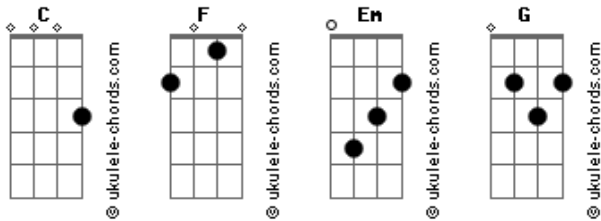

Sandy e Junior - This Is Me

Tom: C
Intro: C F (2x)

(C F)
Some people go through their lives
Lost in confusion-yeah
Pretending to be something else
Creating illusion-yeah
But how can you find the love you need
If the vibes you giving ain't real
What you see is what you get-it's no big deal
So step out into the light of day
F Em G
And say what you mean and let your soul be free

CHORUS:
(C F)
Say what you say
And do what you do
Be proud of yourself
There ain't no-one like you
Don't give in to hate
Let love be the key
Stand up and say: this is me
Say: this is me

(C F)

Acordes

Some people worry too much
What others are thinking-yeah
But you got to remember one thing
It's not your life they're living- no, no
What have you got to lose by being honest with yourself
Find out who really are your true friends
So step out into the light of day

F Em G
And say what you mean-and let your soul be free

CHORUS

(C F)
Say what you mean
Say this is me
Say what you mean
Say this is me

(C F)
But how can you find the love you need
If the vibes you giving ain't real
What you see is what you get-it's no big deal
So step our into the light of day

F Em G
And say what you mean and let your soul be free
Repeat CHORUS to fade