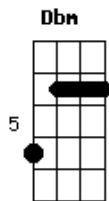

© ukulele-chords.com

© ukulele-chords.com