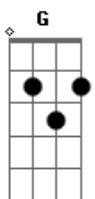

Sandra - Maria Magdalena

Tom: D

Synth solo: Bm (2x)

Intro: Bm Gbm Bm Gbm

Bm Gbm Bm Gbm
You take my love, you want my sun
D Dbm
I would be crazy to share your life
Bm A
why can't you see what I am
D Dbm
shuffle your senses and turn the life
G Gbm
hurt me and you'll understand

Refrão:

Em D
I'll never be MARIA MAGDALENA
Em
(you're a creature of the night)
Bm
MARIA MAGDALENA
D A
(you're a victim of the fight you need love)
D A Gb
promise me delight (you need love)

Em D
I'll never be MARIA MAGDALENA
Em
(you're a creature of the night)

Bm
MARIA MAGDALENA
D A
(you're a victim of the fight you need love)
D A Gb
promise me delight (you need love)

Synth solo: Bm

Bm Gbm
Why must I love
Bm Gbm
find any guy
D Dbm
run 'way you wake up and treat your life
Bm A
I can't surrender to you
D Dbm
Late for affection and win the price
G Gbm
I know this orgy games too

(Refrão)

Em D
Oh oh oh - oh oh oh oh oh oh .....
Em Bm
oh oh oh - oh oh oh oh oh oh .....

Synth Solo: D A D A Gb

(Refrão)

Acordes

© ukulele-chords.com

© ukulele-chords.com

© ukulele-chords.com

© ukulele-chords.com

© ukulele-chords.com

© ukulele-chords.com

© ukulele-chords.com

© ukulele-chords.com