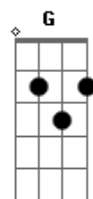

© ukulele-chords.com