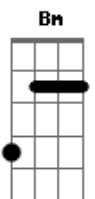

Sandra - Maria Magdalena

Tom: D

Synth solo: Bm (2x)

Intro: Bm Gbm Bm Gbm

Bm Gbm Bm Gbm
 You take my love, you want my sun
 D Dbm
 I would be crazy to share your life
 Bm A
 why can't you see what I am
 D Dbm
 shuffle your senses and turn the life
 G Gbm
 hurt me and you'll understand

(Refrão)

Em D
 Oh oh oh - oh oh oh oh oh oh
 Em Bm
 oh oh oh - oh oh oh oh oh oh

Synth Solo: D A D A Gb

(Refrão)

Acordes

© ukulele-chords.com

© ukulele-chords.com

© ukulele-chords.com