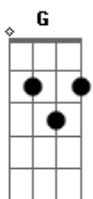

© ukulele-chords.com