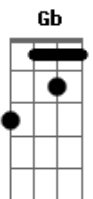

© ukulele-chords.com