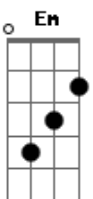

© ukulele-chords.com