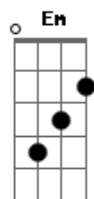

© ukulele-chords.com