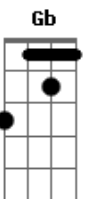

© ukulele-chords.com