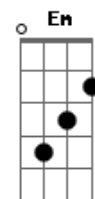

© ukulele-chords.com