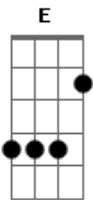

© ukulele-chords.com

© ukulele-chords.com