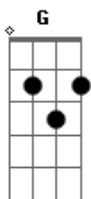

© ukulele-chords.com