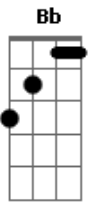

© ukulele-chords.com