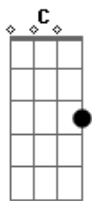

Sammy Kershaw - She Dont Know Shes Beautiful

tom:

A (forma dos acordes no tom de G)

Capostrate na 2ª casa

Intro: G C D
G C D

[Primeira Parte]

G C G
We go out to a party somewhere
C D G
The moment we walk in the door
G C G
People stop and everbody stares
C D
She don't know what they're staring for

(G C D G C D)

[Segunda Parte]

Acordes

© ukulele-chords.com

© ukulele-chords.com

© ukulele-chords.com

© ukulele-chords.com

G C G
There she goes just walking down the street
C D G
And someone lets a whistle out
G C G
A girl like her she just can't see
C D G
What the fuss is all about and