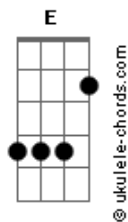

Samiam - Super Brava

tom:

Intro: **G**
Dbm E B A
Dbm E B A
Dbm E B A
Dbm E A

E B A
Through the street lights and forfeited lanes
E B A
With a trunk full of everything that we could get
E B A
There is a place that's safe for those who know no better
E B A
That's where we keep our hideout hidden

Gbm B A E A **Gbm**
We're travelling destinationless
B A E A **Gbm**
With an open ticket for a one way trip
B A E A **Gbm**
Free of any expectations
B A E A
And careless while they crack that whip

E B A
If the sun won't come up tomorrow
E B A
This is where I want to be no way of
E B A
Knowing how much time you have borrowed
E B A
So I try to keep mine free

Gbm B A E A **Gbm**
We're travelling destinationless
B A E A **Gbm**
With an open ticket for a one way trip
B A E A **Gbm**
Free of any expectations
B A E A
And careless while they crack that whip
Dbm E B A

Acordes

What would you decide
Dbm E B A
When ignorance can be such bliss
Dbm E B A
What would you decide

(**Dbm** E A)

E B A
You see a car full of zeros
E B A
Destined to die unsatisfied
E B A
I don't need to know where we going
E B A
I can still enjoy the ride

Gbm B A E A **Gbm**
We're travelling destinationless
B A E A **Gbm**
With an open ticket for a one way trip
B A E A **Gbm**
Free of any expectations
B A E A
And careless while they crack that whip

Dbm E B A
What would you decide
Dbm E B A
When ignorance can be such bliss
Dbm E B A
What would you decide

(**Dbm** E A)

Dbm E B A
What would you decide
Dbm E B A
When ignorance can be such bliss
Dbm E B A
What would you decide

[Final] **Dbm** E A