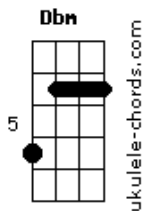

Samiam - Super Brava

tom:

Intro: **G**
Dbm E B A
Dbm E B A
Dbm E B A
Dbm E A

E B A
Through the street lights and forfeited lanes
E B A
With a trunk full of everything that we could get
E B A
There is a place that's safe for those who know no better
E B A
That's where we keep our hideout hidden

Gbm B A E A **Gbm**
We're travelling destinationless
B A E A **Gbm**
With an open ticket for a one way trip
B A E A **Gbm**
Free of any expectations
B A E A
And careless while they crack that whip

E B A
If the sun won't come up tomorrow
E B A
This is where I want to be no way of
E B A
Knowing how much time you have borrowed
E B A
So I try to keep mine free

Gbm B A E A **Gbm**
We're travelling destinationless
B A E A **Gbm**
With an open ticket for a one way trip
B A E A **Gbm**
Free of any expectations
B A E A
And careless while they crack that whip
Dbm E B A

Acordes

What would you decide
Dbm E B A
When ignorance can be such bliss
Dbm E B A
What would you decide

(**Dbm** E A)

E B A
You see a car full of zeros
E B A
Destined to die unsatisfied
E B A
I don't need to know where we going
E B A
I can still enjoy the ride

Gbm B A E A **Gbm**
We're travelling destinationless
B A E A **Gbm**
With an open ticket for a one way trip
B A E A **Gbm**
Free of any expectations
B A E A
And careless while they crack that whip

Dbm E B A
What would you decide
Dbm E B A
When ignorance can be such bliss
Dbm E B A
What would you decide

(**Dbm** E A)

Dbm E B A
What would you decide
Dbm E B A
When ignorance can be such bliss
Dbm E B A
What would you decide

[Final] **Dbm** E A