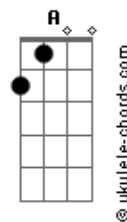

Samiam - Super Brava

tom:

Intro: **G**
Dbm E B A
Dbm E B A
Dbm E B A
Dbm E A

E B A
Through the street lights and forfeited lanes
E B A
With a trunk full of everything that we could get
E B A
There is a place that's safe for those who know no better
E B A
That's where we keep our hideout hidden

Gbm B A E A **Gbm**
We're travelling destinationless
B A E A **Gbm**
With an open ticket for a one way trip
B A E A **Gbm**
Free of any expectations
B A E A
And careless while they crack that whip

E B A
If the sun won't come up tomorrow
E B A
This is where I want to be no way of
E B A
Knowing how much time you have borrowed
E B A
So I try to keep mine free

Gbm B A E A **Gbm**
We're travelling destinationless
B A E A **Gbm**
With an open ticket for a one way trip
B A E A **Gbm**
Free of any expectations
B A E A
And careless while they crack that whip
Dbm E B A

Acordes

What would you decide
Dbm E B A
When ignorance can be such bliss
Dbm E B A
What would you decide

(**Dbm** E A)

E B A
You see a car full of zeros
E B A
Destined to die unsatisfied
E B A
I don't need to know where we going
E B A
I can still enjoy the ride

Gbm B A E A **Gbm**
We're travelling destinationless
B A E A **Gbm**
With an open ticket for a one way trip
B A E A **Gbm**
Free of any expectations
B A E A
And careless while they crack that whip

Dbm E B A
What would you decide
Dbm E B A
When ignorance can be such bliss
Dbm E B A
What would you decide

(**Dbm** E A)

Dbm E B A
What would you decide
Dbm E B A
When ignorance can be such bliss
Dbm E B A
What would you decide

[Final] **Dbm** E A