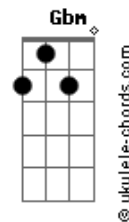

Samiam - Super Brava

tom:

Intro: **G**
Dbm E B A
Dbm E B A
Dbm E B A
Dbm E A

E B A
Through the street lights and forfeited lanes
E B A
With a trunk full of everything that we could get
E B A
There is a place that's safe for those who know no better
E B A
That's where we keep our hideout hidden

Gbm B A E A **Gbm**
We're travelling destinationless
B A E A **Gbm**
With an open ticket for a one way trip
B A E A **Gbm**
Free of any expectations
B A E A
And careless while they crack that whip

E B A
If the sun won't come up tomorrow
E B A
This is where I want to be no way of
E B A
Knowing how much time you have borrowed
E B A
So I try to keep mine free

Gbm B A E A **Gbm**
We're travelling destinationless
B A E A **Gbm**
With an open ticket for a one way trip
B A E A **Gbm**
Free of any expectations
B A E A
And careless while they crack that whip
Dbm E B A

Acordes

What would you decide
Dbm E B A
When ignorance can be such bliss
Dbm E B A
What would you decide

(**Dbm** E A)

E B A
You see a car full of zeros
E B A
Destined to die unsatisfied
E B A
I don't need to know where we going
E B A
I can still enjoy the ride

Gbm B A E A **Gbm**
We're travelling destinationless
B A E A **Gbm**
With an open ticket for a one way trip
B A E A **Gbm**
Free of any expectations
B A E A
And careless while they crack that whip

Dbm E B A
What would you decide
Dbm E B A
When ignorance can be such bliss
Dbm E B A
What would you decide

(**Dbm** E A)

Dbm E B A
What would you decide
Dbm E B A
When ignorance can be such bliss
Dbm E B A
What would you decide

[Final] **Dbm** E A