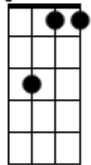

Ebadd9

ukulele-chords.com