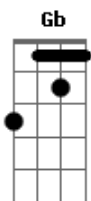

© ukulele-chords.com