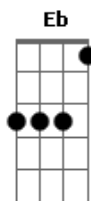

© ukulele-chords.com