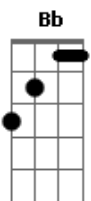

Ebadd9 Dm
Through my eyes? The lies I can't delete

F Bb
She read my spirit. I'm not ready for it

I'm still living and giving

Gb
My everything

F
I wish to be

Be the same

Acordes

© ukulele-chords.com