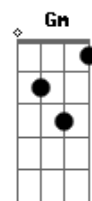

© ukulele-chords.com