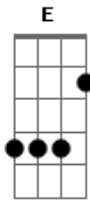

© ukulele-chords.com