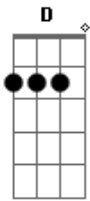

Sambô - Sunday, Bloody Sunday

Tom: D
Intro: Bm A G

Bm A G
I can't believe the news today
Bm A G
I can't close my eyes and make it go away
D Em
How long, how long must we sing this song?
D Em
How long, how long?
Bm A G Bm A G
Tonight we can be as one, tonight

Bm A G
Broken bottles under children's feet
Bm A G
And body strewn across a dead-end street
Bm A G
But I won't heed the battle call
Bm A G
It puts my back up, puts my back up against the wall
Bm A G
Sunday, bloody Sunday (2x)
Intro: Bm A G

Sunday, bloody Sunday (Sunday, bloody Sunday)

Bm A G
And the battles just begun
Bm A G
There's many lost but tell me: who has won?
Bm A G
The trenches dug within our hearts
Bm A G
And mother's children, brothers, sisters torn apart
Bm A G
Sunday, bloody Sunday (2x)
D Em
How long, how long must we sing this song?
D Em
How long, how long?
Bm A G Bm A G
Tonight we can be as one, tonight (5x)
Bm A G
Wipe your tears away (5x)
Bm A G
Sunday, bloody Sunday (4x)
A (Bm E G)
Sunday, bloody Sunday (Sunday, bloody Sunday)

Acordes