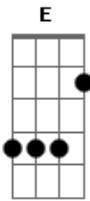

© ukulele-chords.com