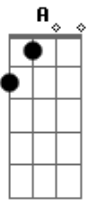

© ukulele-chords.com