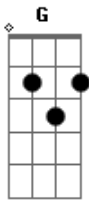

© ukulele-chords.com