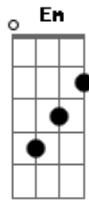

© ukulele-chords.com