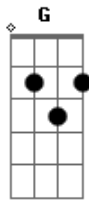

© ukulele-chords.com