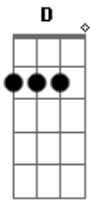

Sambô - Sunday, Bloody Sunday

Tom: D

Intro: Bm A G

Bm A G
I can't believe the news today
Bm A G
I can't close my eyes and make it go away
D Em
How long, how long must we sing this song?
D Em
How long, how long?
Bm A G Bm A G
Tonight we can be as one, tonight

Bm A G
Broken bottles under children's feet
Bm A G
And body strewn across a dead-end street
Bm A G
But I won't heed the battle call
Bm A G
It puts my back up, puts my back up against the wall
Bm A G
Sunday, bloody Sunday (2x)
Intro: Bm A G

Sunday, bloody Sunday (Sunday, bloody Sunday)

Bm A G
And the battles just begun
Bm A G
There's many lost but tell me: who has won?
Bm A G
The trenches dug within our hearts
Bm A G
And mother's children, brothers, sisters torn apart
Bm A G
Sunday, bloody Sunday (2x)
D Em
How long, how long must we sing this song?
D Em
How long, how long?
Bm A G Bm A G
Tonight we can be as one, tonight (5x)
Bm A G
Wipe your tears away (5x)
Bm A G
Sunday, bloody Sunday (4x)
A (Bm E G)
Sunday, bloody Sunday (Sunday, bloody Sunday)

Acordes