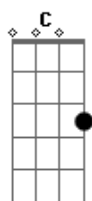

Samara e Rodrigo - Kyrie Eleison

tom:

Intro: ^{Dm} Dm Bb C F
Gm7 A7 A A7

^{Dm} ^C ^{Bb}
Senhor, que viestes salvar
^{Dm} ^C ^{A7}
Os corações arrependidos

F F F C A7 A7 Dm Gm C
Kyrie eleison, eleison, eleison
F F F C A7 A7 Dm Gm A
Kyrie eleison, eleison, eleison

F F F C A7 A7 Dm Gm C
Kyrie eleison, eleison, eleison
F F F C A7 A7 Dm Gm A
Kyrie eleison, eleison, eleison

Acordes

© ukulele-chords.com

© ukulele-chords.com

© ukulele-chords.com

© ukulele-chords.com

© ukulele-chords.com