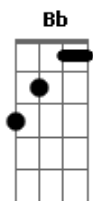

Samara e Rodrigo - Kyrie Eleison

tom:

Intro: ^{Dm} Dm Bb C F
Gm7 A7 A A7

^{Dm} ^C ^{Bb}
Senhor, que viestes salvar
^{Dm} ^C ^{A7}
Os corações arrependidos

F F F C A7 A7 Dm Gm C
Kyrie eleison, eleison, eleison
F F F C A7 A7 Dm Gm A
Kyrie eleison, eleison, eleison

F F F C A7 A7 Dm Gm C
Kyrie eleison, eleison, eleison
F F F C A7 A7 Dm Gm A
Kyrie eleison, eleison, eleison

Acordes

© ukulele-chords.com

© ukulele-chords.com

© ukulele-chords.com

© ukulele-chords.com

© ukulele-chords.com