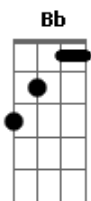

Samara e Rodrigo - Kyrie Eleison

tom:

Intro: ^{Dm} Dm Bb C F
Gm7 A7 A A7

^{Dm} ^C ^{Bb}
Senhor, que viestes salvar
^{Dm} ^C ^{A7}
Os corações arrependidos

F F F C A7 A7 Dm Gm C
Kyrie eleison, eleison, eleison
F F F C A7 A7 Dm Gm A
Kyrie eleison, eleison, eleison

F F F C A7 A7 Dm Gm C
Kyrie eleison, eleison, eleison
F F F C A7 A7 Dm Gm A
Kyrie eleison, eleison, eleison

Acordes

© ukulele-chords.com

© ukulele-chords.com

© ukulele-chords.com

© ukulele-chords.com

© ukulele-chords.com