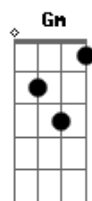

© ukulele-chords.com