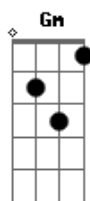

© ukulele-chords.com