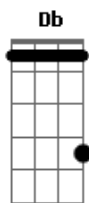

© ukulele-chords.com