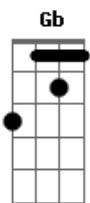

© ukulele-chords.com