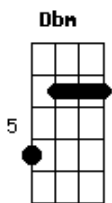

© ukulele-chords.com