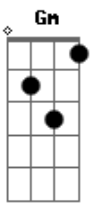

© ukulele-chords.com