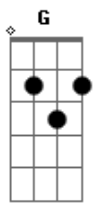

Sam Tinnesz - Play With Fire

tom:

Intro: Dm Gm A G

[Primeira Parte]

Dm Gm A
Insane, inside the danger gets me high
Dm Gm A
Can't help myself got secrets I can't tell
Dm Bb Gm
I love the smell of gasoline
Dm Bb Gm
I light the match to taste the heat

[Refrão]

I've always liked to play with fire Dm Bb
Gm Dm
Play with fire Bb Gm Dm
I've always liked to play with fire

[Segunda Parte]

Dm Gm A
I ride (I ride) the edge (the edge), my speed goes in the red
Dm Gm
A
Hot blood (hot blood), these veins (these veins), my pleasure is their pain
Dm Bb Gm
I love to watch the castles burn
Dm Bb Gm
These golden ashes turn to dirt

[Refrão]

I've always liked to play with fire Dm Bb
Gm Dm Bb

Play with fire

Gm Dm Bb

Play with fire

Gm Dm

Fire, fire

Bb Gm

I've always liked to play with fire

[Ponte]

Gm Dm C

Oh, watching as the flames get higher

Gm A

Oh, I've always liked to play with

Dm F

Rite of passage, classic maverick

Bb Gm

Match in the gas tank, oh that's wretched

Dm F Bb Gm Dm

Unstoppable, legendary animals

F

Now you're gonna know us

Bb Gm

Hail to the king and queen of the ruckus

Dm

Yacht Money wired

F

No denying

Bb Gm Dm

I've always liked to play with fire

[Refrão]

Dm Bb Gm Dm

Play with fire (I've always liked to play with fire)

Dm Bb Gm Dm

Play with fire (I've always liked to play with fire)

Dm Bb Gm

Fire, fire (I've always liked to play with fire)

Dm Dm Bb Gm

Always liked to play with fire (I've always liked to play with)

Acordes

© ukulele-chords.com