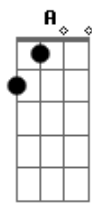

© ukulele-chords.com