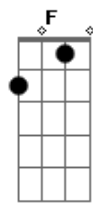

© ukulele-chords.com