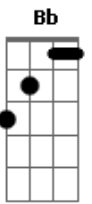

© ukulele-chords.com