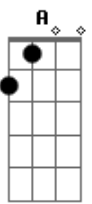

© ukulele-chords.com