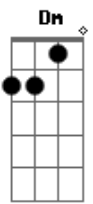

© ukulele-chords.com