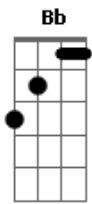

© ukulele-chords.com