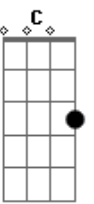

© ukulele-chords.com