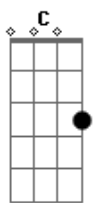

© ukulele-chords.com