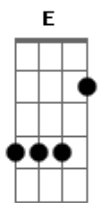

Sam Tinnesz - Far From Home

Tom: E

m

I'm sending the raven ^{Em}
Black bird in the sky ^C
Sending a signal that I'm here ^G
Some sign of life ^D
I'm sending a message ^{Em}
Of feathers and bones ^C
Just let me know I'm not forgotten ^G
Out here alone ^D

^C
The air is cold
^C
The night is long
^{Em}
I feel like I might fade
Into the dawn ^D
Fade until I'm gone ^{Am}

^{Em G}
Ooh
^C
I'm so far from home
^D
I'm so far from home

^{Em G}
Ooh
^C
Not where I belong
^D
Not where I belong
^{Em G}
Ooh...
^C
I'm so far from home
^D
So far from home

I'm sending a raven ^{Em}
With blood on its wings ^C
Hoping it reaches you in time ^G
And you know what it means ^D
Cause out here in the darkness ^{Em}
And out of the light ^C
^G

If you get to me too late
Just know that I tried ^D

^{Em G}
Ooh
^C
I'm so far from home
^D
So far from home

^{Em G}
Ooh
^C
Not where I belong
^D
Not where I belong
^{Em G}
Ooh...
^C
I'm so far from home
^D
So far from home

^C
The air is cold
^C
The night is long
^{Em}
I feel like I might fade
Into the dawn ^D
Fade until I'm gone ^A

(^{Am})

^{Em G}
Ooh
^C
I'm so far from home
^D
So far from home

^{Em G}
Ooh
^C
Not where I belong
^D
Not where I belong
^{Em G}
Ooh...
^C
I'm so far from home
^D
So far from home

(^{Em C G D})

So far from home
Not where I belong
I'm so far from home

Acordes

© ukulele-chords.com