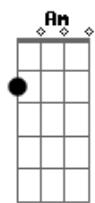

© ukulele-chords.com