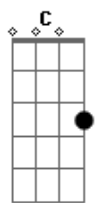

Sam Tinnesz - Far From Home

Tom: E

m

I'm sending the raven ^{Em}
 Black bird in the sky ^C
 Sending a signal that I'm here ^G
 Some sign of life ^D
 I'm sending a message ^{Em}
 Of feathers and bones ^C
 Just let me know I'm not forgotten ^G
 Out here alone ^D
 The air is cold ^C
 The night is long ^C
 I feel like I might fade ^{Em}
 Into the dawn ^D
 Fade until I'm gone ^{Am}

^C
 I'm so far from home
^D
 So far from home
 (^{Em C G D})

So far from home

Not where I belong

I'm so far from home

Acordes

© ukulele-chords.com

© ukulele-chords.com

© ukulele-chords.com