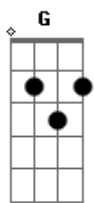

© ukulele-chords.com