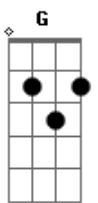

Sam Tinnesz - Far From Home

Tom: E

m

I'm sending the raven ^{Em}
 Black bird in the sky ^C
 Sending a signal that I'm here ^G
 Some sign of life ^D
 I'm sending a message ^{Em}
 Of feathers and bones ^C
 Just let me know I'm not forgotten ^G
 Out here alone ^D
 The air is cold ^C
 The night is long ^C
 I feel like I might fade ^{Em}
 Into the dawn ^D
 Fade until I'm gone ^{Am}

^C
 I'm so far from home
^D
 So far from home
 (^{Em C G D})

So far from home

Not where I belong

I'm so far from home

Acordes

© ukulele-chords.com

© ukulele-chords.com

© ukulele-chords.com