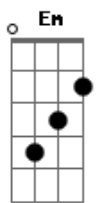

Sam Tinnesz - Far From Home

Tom: E

m

I'm sending the raven ^{Em}
 Black bird in the sky ^C
 Sending a signal that I'm here ^G
 Some sign of life ^D
 I'm sending a message ^{Em}
 Of feathers and bones ^C
 Just let me know I'm not forgotten ^G
 Out here alone ^D
 The air is cold ^C
 The night is long ^C
 I feel like I might fade ^{Em}
 Into the dawn ^D
 Fade until I'm gone ^{Am}

^C
 I'm so far from home
^D
 So far from home
 (^{Em C G D})

So far from home

Not where I belong

I'm so far from home

Acordes

© ukulele-chords.com

© ukulele-chords.com

© ukulele-chords.com