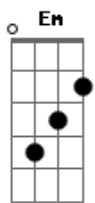

© ukulele-chords.com