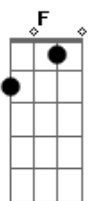

[Refrão]

F
Pink lemonade sippin' on a Sunday
C
Couples holding hands on a runway
Em
They're all posing in a picture frame
Am
Whilst my world's crashing down
F
Solo shadow on a sidewalk
C
Just want somebody to die for
Em
Sunshine livin' on a perfect day
Am
While my world's crashing down
F

I just want somebody to die for
[Segunda Parte]

F Am
I long for you
C
Just a touch (Does that scare you?)
F
Of your hand
F Am
You don't leave my mind
C
Lonely days, I'm feeling
F
Like a fool for dreaming

[Pré-Refrão]

F C
As I wander down the avenue, so confused
Em
Guess I'll try and force a smile

[Refrão]

F
Pink lemonade sippin' on a Sunday
C
Couples holding hands on a runway
Em
They're all posing in a picture frame
Am
Whilst my world's crashing down
F
Solo shadow on a sidewalk
C
Just want somebody to die for
Em
Sunshine livin' on a perfect day
Am
While my world's crashing down
F
I just want somebody to die for
C
I just want somebody to die for
F
(To die for)
Am
I just want somebody to die for
(To die for)

[Ponte]

C
(Does that scare you?)
F
(I don't wanna be alone)

[Refrão]

F
Pink lemonade sippin' on a Sunday
C
Couples holding hands on a runway
Em
They're all posing in a picture frame
Am
Whilst my world's crashing down
F
Solo shadow on a sidewalk
C
Just want somebody to die for
Em
Sunshine livin' on a perfect day
Am
While my world's crashing down
F
I just want somebody to die for
C
I just want somebody to die for
F
(To die for)

Acordes

© ukulele-chords.com