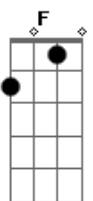

[Refrão]

F
Pink lemonade sippin' on a Sunday
C
Couples holding hands on a runway
Em
They're all posing in a picture frame
Am
Whilst my world's crashing down
F
Solo shadow on a sidewalk
C
Just want somebody to die for
Em
Sunshine livin' on a perfect day
Am
While my world's crashing down

F
I just want somebody to die for
[Segunda Parte]

F Am
I long for you
C
Just a touch (Does that scare you?)
F
Of your hand
F Am
You don't leave my mind
C
Lonely days, I'm feeling
F
Like a fool for dreaming

[Pré-Refrão]

F C
As I wander down the avenue, so confused
Em
Guess I'll try and force a smile

[Refrão]

F
Pink lemonade sippin' on a Sunday
C
Couples holding hands on a runway
Em
They're all posing in a picture frame
Am
Whilst my world's crashing down
F
Solo shadow on a sidewalk
C
Just want somebody to die for
Em
Sunshine livin' on a perfect day
Am
While my world's crashing down
F
I just want somebody to die for
C
I just want somebody to die for
F
(To die for)

Am
I just want somebody to die for
(To die for)

[Ponte]

C
(Does that scare you?)
F
(I don't wanna be alone)

[Refrão]

F
Pink lemonade sippin' on a Sunday
C
Couples holding hands on a runway
Em
They're all posing in a picture frame
Am
Whilst my world's crashing down
F
Solo shadow on a sidewalk
C
Just want somebody to die for
Em
Sunshine livin' on a perfect day
Am
While my world's crashing down
F
I just want somebody to die for
C
I just want somebody to die for
F
(To die for)

Acordes

© ukulele-chords.com