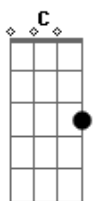

Sam Smith - Stay With Me

Tom: C
Intro: 2x:

Am F C

Primeira Parte:

Am
Guess it's true
I'm not good at a one night stand
Am F C
But I still need love
'Cause I'm just a man
Am F
These nights never seem
To go to plan
Am G
I don't want you to leave
Will you hold my hand

Refrão:

Am F C
Oh, won't you stay with me
Am F C
'Cause you're all I need
G Am F C
This ain't love, it's clear to see
E7 Am F C
But, darling, stay with me

Segunda parte:

Am F C
Why am I so emotional
Am F
No, it's not a good look
Need some self control
Am
And deep down
F C
I know this never works
Am G
But you can lay with me
So it doesn't hurt

Refrão:

Am F C
Oh, won't you stay with me
Am F C
'Cause you're all I need
G Am F C
This ain't love, it's clear to see
E7 Am F C
But, darling, stay with me

Terceira Parte:

Am

Oh, oh, oh, oh
F C
Oh, oh, oh, oh
Am
Oh, oh, oh, oh
F C G
Oh, oh, oh, oh

Am
Oh, oh, oh, oh
F C E7
Oh, oh, oh, oh
Am
Oh, oh, oh, oh
F C
Oh, oh, oh, oh
Refrão Final:

Am F C
Oh, won't you stay with me
Am F C
'Cause you're all I need
G Am F C
This ain't love, it's clear to see
E7 Am F C
But, darling, stay with me
Am F C
Oh, won't you stay with me
Am F C
'Cause you're all I need
G Am F C
This ain't love, it's clear to see
E7 Am F C
But, darling, stay with me

Dedilhado Intro 2x:

Dedilhado Primeira Parte:

Parte 1 (3x)

Parte 2

Dedilhado Refrão:

Parte 1

Parte 2

Parte 3

Parte 1

Acordes

© ukulele-chords.com