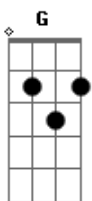

© ukulele-chords.com