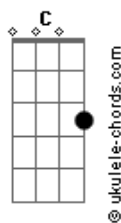

Sam Smith - Nirvana

Tom: G
Intro: Em C G D Em C G

Verso 1:

Em G C G
Oh baby, oh baby, oh we both know the truth
If it were the real me and you,
This wouldn't be the right thing to do
Em G C G
Now the room is so hazy, we're too lost in the fumes
I feel like it's just me and you,
Yeah we got nothing to lose

Ponte:

Em C G
It's too late to run away from it all
C G
It's too late to get away from it all
Em C G
I'm done with running so I give in to you

Em C G
This moment has caused a reaction
Bm Em C G
Resulting in our reattachment

Refrão:

Em C G
Oh you take me to nirvana
Bm Em
I don't think this will last
C G
But you're here in my arms

Verso 2:

Em G C G

Acordes

Oh baby, oh baby, oh, we both feel the same
I'm not gonna give you my name
And I don't think you want that to change
Em G C G
We're in this together, we don't know who we are
Even if it's moving too fast,
Baby we should take it too far