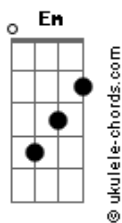

Sam Smith - Nirvana

Tom: G
Intro: Em C G D Em C G

Verso 1:

Em G C G
Oh baby, oh baby, oh we both know the truth
If it were the real me and you,
This wouldn't be the right thing to do
Em G C G
Now the room is so hazy, we're too lost in the fumes
I feel like it's just me and you,
Yeah we got nothing to lose

Ponte:

Em C G
It's too late to run away from it all
C G
It's too late to get away from it all
Em C G
I'm done with running so I give in to you

Em C G
This moment has caused a reaction
Bm Em C G
Resulting in our reattachment

Refrão:

Em C G
Oh you take me to nirvana
Bm Em
I don't think this will last
C G
But you're here in my arms

Verso 2:

Em G C G

Acordes

Oh baby, oh baby, oh, we both feel the same
I'm not gonna give you my name
And I don't think you want that to change
Em G C G
We're in this together, we don't know who we are
Even if it's moving too fast,
Baby we should take it too far