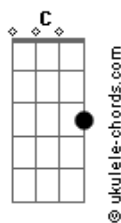

Sam Smith - Nirvana

Tom: G
Intro: Em C G D Em C G

Verso 1:

Em G C G
Oh baby, oh baby, oh we both know the truth
If it were the real me and you,
This wouldn't be the right thing to do
Em G C G
Now the room is so hazy, we're too lost in the fumes
I feel like it's just me and you,
Yeah we got nothing to lose

Ponte:

Em C G
It's too late to run away from it all
C G
It's too late to get away from it all
Em C G
I'm done with running so I give in to you

Em C G
This moment has caused a reaction
Bm Em C G
Resulting in our reattachment

Refrão:

Em C G
Oh you take me to nirvana
Bm Em
I don't think this will last
C G
But you're here in my arms

Verso 2:

Em G C G

Acordes

Oh baby, oh baby, oh, we both feel the same
I'm not gonna give you my name
And I don't think you want that to change
We're in this together, we don't know who we are
Even if it's moving too fast,
Baby we should take it too far