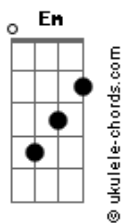

Sam Smith - Nirvana

Tom: G
Intro: Em C G D Em C G

Verso 1:

Em G C G
Oh baby, oh baby, oh we both know the truth
If it were the real me and you,
This wouldn't be the right thing to do
Em G C G
Now the room is so hazy, we're too lost in the fumes
I feel like it's just me and you,
Yeah we got nothing to lose

Ponte:

Em C G
It's too late to run away from it all
C G
It's too late to get away from it all
Em C G
I'm done with running so I give in to you

Em C G
This moment has caused a reaction
Bm Em C G
Resulting in our reattachment

Refrão:

Em C G
Oh you take me to nirvana
Bm Em
I don't think this will last
C G
But you're here in my arms

Verso 2:

Em G C G

Acordes

Oh baby, oh baby, oh, we both feel the same
I'm not gonna give you my name
And I don't think you want that to change
We're in this together, we don't know who we are
Even if it's moving too fast,
Baby we should take it too far