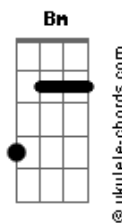

Sam Smith - Nirvana

Tom: G
Intro: Em C G D Em C G

Verso 1:

Em G C G
Oh baby, oh baby, oh we both know the truth
If it were the real me and you,
This wouldn't be the right thing to do
Em G C G
Now the room is so hazy, we're too lost in the fumes
I feel like it's just me and you,
Yeah we got nothing to lose

Ponte:

Em C G
It's too late to run away from it all
C G
It's too late to get away from it all
Em C G
I'm done with running so I give in to you

Em C G
This moment has caused a reaction
Bm Em C G
Resulting in our reattachment

Refrão:

Em C G
Oh you take me to nirvana
Bm Em
I don't think this will last
C G
But you're here in my arms

Verso 2:

Em G C G

Acordes

Oh baby, oh baby, oh, we both feel the same
I'm not gonna give you my name
And I don't think you want that to change
We're in this together, we don't know who we are
Even if it's moving too fast,
Baby we should take it too far