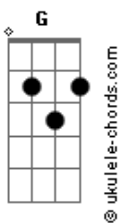

Sam Smith - Nirvana

Tom: G
Intro: Em C G D Em C G

Verso 1:

Em G C G
Oh baby, oh baby, oh we both know the truth
If it were the real me and you,
This wouldn't be the right thing to do
Em G C G
Now the room is so hazy, we're too lost in the fumes
I feel like it's just me and you,
Yeah we got nothing to lose

Ponte:

Em C G
It's too late to run away from it all
C G
It's too late to get away from it all
Em C G
I'm done with running so I give in to you

Em C G
This moment has caused a reaction
Bm Em C G
Resulting in our reattachment

Refrão:

Em C G
Oh you take me to nirvana
Bm Em
I don't think this will last
C G
But you're here in my arms

Verso 2:

Em G C G

Acordes

Oh baby, oh baby, oh, we both feel the same
I'm not gonna give you my name
And I don't think you want that to change
We're in this together, we don't know who we are
Even if it's moving too fast,
Baby we should take it too far