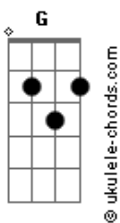

Sam Smith - Nirvana

Tom: G
Intro: Em C G D Em C G

Verso 1:

Em G C G
Oh baby, oh baby, oh we both know the truth
If it were the real me and you,
This wouldn't be the right thing to do
Em G C G
Now the room is so hazy, we're too lost in the fumes
I feel like it's just me and you,
Yeah we got nothing to lose

Ponte:

Em C G
It's too late to run away from it all
C G
It's too late to get away from it all
Em C G
I'm done with running so I give in to you

Em C G
This moment has caused a reaction
Bm Em C G
Resulting in our reattachment

Refrão:

Em C G
Oh you take me to nirvana
Bm Em
I don't think this will last
C G
But you're here in my arms

Verso 2:

Em G C G

Acordes

Oh baby, oh baby, oh, we both feel the same
I'm not gonna give you my name
And I don't think you want that to change
Em G C G
We're in this together, we don't know who we are
Even if it's moving too fast,
Baby we should take it too far