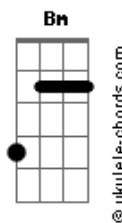

Sam Smith - Nirvana

Tom: G
Intro: Em C G D Em C G

Verso 1:

Em G C G
Oh baby, oh baby, oh we both know the truth
If it were the real me and you,
This wouldn't be the right thing to do
Em G C G
Now the room is so hazy, we're too lost in the fumes
I feel like it's just me and you,
Yeah we got nothing to lose

Ponte:

Em C G
It's too late to run away from it all
C G
It's too late to get away from it all
Em C G
I'm done with running so I give in to you

Em C G
This moment has caused a reaction
Bm Em C G
Resulting in our reattachment

Refrão:

Em C G
Oh you take me to nirvana
Bm Em
I don't think this will last
C G
But you're here in my arms

Verso 2:

Em G C G

Acordes

Oh baby, oh baby, oh, we both feel the same
I'm not gonna give you my name
And I don't think you want that to change
Em G C G
We're in this together, we don't know who we are
Even if it's moving too fast,
Baby we should take it too far