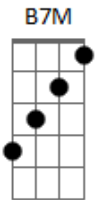

Dm **F7M** **Am7** **G**
 You told me not to cry when you were gone
Dm **F7M** **F**
 But the feeling's overwhelming, it's much too strong

[Refrão]

B **Am7**
 Can I lay by your side
Dm **F7M**
 Next to you, you
B **Am7**
 And make sure you're alright
Dm
 I'll take care of you
F7M
 And I don't want to be here
F

If I can't be with you tonight

B
 I'm reaching out to you
F7M
 Can you hear my call?
B
 This hurt that I've been through
F
 I'm missing you, missing you like crazy

[REFRÃO]

Dm **F** **B7M** **G**
 Lay me down tonight
Dm **F** **B7M** **G**
 Lay me by your side
Dm **F** **B7M** **G**
 Lay me down tonight
Dm **F** **G**
 Lay me by your side

B **Am7**
 Can I lay by your side
Dm **F7M**
 Next to you, you-ou

Esse **G** soa melhor da forma abaixo (mas pode ser um **G** tbm):

G
 E 3
 A x
 D 0
 G 0
B 3
 e 3

Acordes

© ukulele-chords.com

© ukulele-chords.com