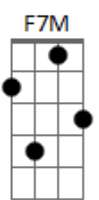

Dm **F7M** **Am7** **G**
 You told me not to cry when you were gone
Dm **F7M** **F**
 But the feeling's overwhelming, it's much too strong

[Refrão]
B **Am7**
 Can I lay by your side
Dm **F7M**
 Next to you, you
B **Am7**
 And make sure you're alright
Dm
 I'll take care of you
F7M
 And I don't want to be here
F

If I can't be with you tonight

B
 I'm reaching out to you
F7M
 Can you hear my call?
B
 This hurt that I've been through
F
 I'm missing you, missing you like crazy

[REFRÃO]

Dm **F** **B7M** **G**
 Lay me down tonight
Dm **F** **B7M** **G**
 Lay me by your side
Dm **F** **B7M** **G**
 Lay me down tonight
Dm **F** **G**
 Lay me by your side

B **Am7**
 Can I lay by your side
Dm **F7M**
 Next to you, you-ou

Esse **G** soa melhor da forma abaixo (mas pode ser um **G** tbm):

G
 E 3
 A x
 D 0
 G 0
B 3
 e 3

Acordes

© ukulele-chords.com

© ukulele-chords.com