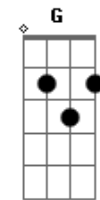

© ukulele-chords.com