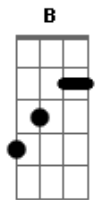

Dm **F7M** **Am7** **G**
 You told me not to cry when you were gone
Dm **F7M** **F**
 But the feeling's overwhelming, it's much too strong

[Refrão]
B **Am7**
 Can I lay by your side
Dm **F7M**
 Next to you, you
B **Am7**
 And make sure you're alright
Dm
 I'll take care of you
F7M
 And I don't want to be here
F

If I can't be with you tonight

B
 I'm reaching out to you
F7M
 Can you hear my call?
B
 This hurt that I've been through
F
 I'm missing you, missing you like crazy

[REFRÃO]

Dm **F** **B7M** **G**
 Lay me down tonight
Dm **F** **B7M** **G**
 Lay me by your side
Dm **F** **B7M** **G**
 Lay me down tonight
Dm **F** **G**
 Lay me by your side

B **Am7**
 Can I lay by your side
Dm **F7M**
 Next to you, you-ou

Esse **G** soa melhor da forma abaixo (mas pode ser um **G** tbm):

G
 E 3
 A x
 D 0
 G 0
B 3
 e 3

Acordes

© ukulele-chords.com

© ukulele-chords.com