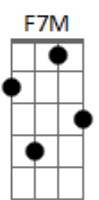

Dm **F7M** **Am7** **G**
 You told me not to cry when you were gone
Dm **F7M** **F**
 But the feeling's overwhelming, it's much too strong

[Refrão]

B **Am7**
 Can I lay by your side
Dm **F7M**
 Next to you, you
B **Am7**
 And make sure you're alright
Dm
 I'll take care of you
F7M
 And I don't want to be here
F

If I can't be with you tonight

B
 I'm reaching out to you
F7M
 Can you hear my call?
B
 This hurt that I've been through
F
 I'm missing you, missing you like crazy

[REFRÃO]

Dm **F** **B7M** **G**
 Lay me down tonight
Dm **F** **B7M** **G**
 Lay me by your side
Dm **F** **B7M** **G**
 Lay me down tonight
Dm **F** **G**
 Lay me by your side

B **Am7**
 Can I lay by your side
Dm **F7M**
 Next to you, you-ou

Esse **G** soa melhor da forma abaixo (mas pode ser um **G** tbm):

G
 E 3
 A x
 D 0
 G 0
B 3
 e 3

Acordes

© ukulele-chords.com

© ukulele-chords.com