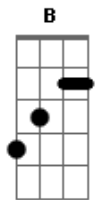

Dm **F7M** **Am7** **G**
 You told me not to cry when you were gone
Dm **F7M** **F**
 But the feeling's overwhelming, it's much too strong

[Refrão]

B **Am7**
 Can I lay by your side
Dm **F7M**
 Next to you, you
B **Am7**
 And make sure you're alright
Dm
 I'll take care of you
F7M
 And I don't want to be here
F

If I can't be with you tonight

B
 I'm reaching out to you
F7M
 Can you hear my call?
B
 This hurt that I've been through
F
 I'm missing you, missing you like crazy

[REFRÃO]

Dm **F** **B7M** **G**
 Lay me down tonight
Dm **F** **B7M** **G**
 Lay me by your side
Dm **F** **B7M** **G**
 Lay me down tonight
Dm **F** **G**
 Lay me by your side

B **Am7**
 Can I lay by your side
Dm **F7M**
 Next to you, you-ou

Esse **G** soa melhor da forma abaixo (mas pode ser um **G** tbm):

G
 E 3
 A x
 D 0
 G 0
B 3
 e 3

Acordes

© ukulele-chords.com

© ukulele-chords.com