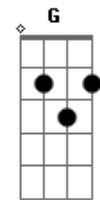

© ukulele-chords.com