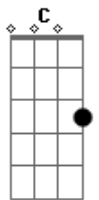

© ukulele-chords.com