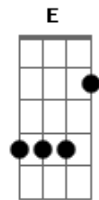

© ukulele-chords.com