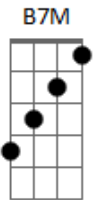

Dm **F7M** **Am7** **G**
 You told me not to cry when you were gone
Dm **F7M** **F**
 But the feeling's overwhelming, it's much too strong

[Refrão]
B **Am7**
 Can I lay by your side
Dm **F7M**
 Next to you, you
B **Am7**
 And make sure you're alright
Dm
 I'll take care of you
F7M
 And I don't want to be here
F

If I can't be with you tonight

B
 I'm reaching out to you
F7M
 Can you hear my call?
B
 This hurt that I've been through
F
 I'm missing you, missing you like crazy

[REFRÃO]

Dm **F** **B7M** **G**
 Lay me down tonight
Dm **F** **B7M** **G**
 Lay me by your side
Dm **F** **B7M** **G**
 Lay me down tonight
Dm **F** **G**
 Lay me by your side

B **Am7**
 Can I lay by your side
Dm **F7M**
 Next to you, you-ou

Esse **G** soa melhor da forma abaixo (mas pode ser um **G** tbm):

G
 E 3
 A x
 D 0
 G 0
B 3
 e 3

Acordes

© ukulele-chords.com

© ukulele-chords.com