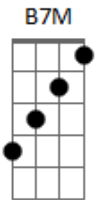

Dm **F7M** **Am7** **G**
 You told me not to cry when you were gone
Dm **F7M** **F**
 But the feeling's overwhelming, it's much too strong

[Refrão]
B **Am7**
 Can I lay by your side
Dm **F7M**
 Next to you, you
B **Am7**
 And make sure you're alright
Dm
 I'll take care of you
F7M
 And I don't want to be here
F

If I can't be with you tonight

B
 I'm reaching out to you
F7M
 Can you hear my call?
B
 This hurt that I've been through
F
 I'm missing you, missing you like crazy

[REFRÃO]

Dm **F** **B7M** **G**
 Lay me down tonight
Dm **F** **B7M** **G**
 Lay me by your side
Dm **F** **B7M** **G**
 Lay me down tonight
Dm **F** **G**
 Lay me by your side

B **Am7**
 Can I lay by your side
Dm **F7M**
 Next to you, you-ou

Esse **G** soa melhor da forma abaixo (mas pode ser um **G** tbm):

G
 E 3
 A x
 D 0
 G 0
B 3
 e 3

Acordes

© ukulele-chords.com

© ukulele-chords.com