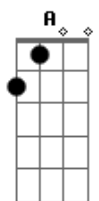

Sam Smith - In The Lonely Hour

Tom: A

I need someone that I'll look to,
In the lonely hour, that we all go through
To give me comfort and love me through
In the lonely hour, I need you,
I need you. I need you.

I don't need diamonds, I don't need jewels
No amount of riches will cover up these blues,
I don't need suggestions of how to start a new
In the lonely hour. I need you,

There's nothing I can do
I'm hopeless without you.

It's a lonesome point of view
And there's a wistful silence in an empty room
These other voices they don't cut through
In the lonely hour I need you,
I need you. And I need you

I need someone that I'll look to
In the lonely hour I need you,
I need you.

Acordes

© ukulele-chords.com