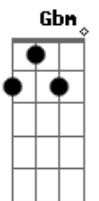

© ukulele-chords.com