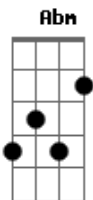

© ukulele-chords.com