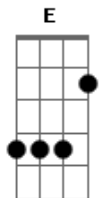

Sam Smith - Good Thing

Tom: E
Intro:

verse:
E B Dbm B
I had a dream i was mugged outside your house
E B Dbm B
I had a dream in a panic you came running out
E B Dbm B
For a moment you were sure i'd die on you
E B Dbm B
For a moment i believed you loved me too

pre-chorus:
B A B D
But life is never like this, and you're never strong

chorus:
Dbm B E A
Too much of a good thing, won't be good for long
Dbm B E
Abm Ab7
Although you made my heart sing, to stay with you would be wrong
Dbm B E Gbm
Too much of a good thing, won't be good anymore
Abm Ab7 A Gb
Watch where i tread before i fall

Interlude:
E B Dbm B

verse:
E B Dbm B
We'd talk maybe twenty times a day
E B Dbm B
And still i never say what i want to say

pre-chorus:

B A B D
I thought i wouldn't need to, i guess i read you wrong

chorus:
Dbm B E A
Too much of a good thing, won't be good for long
Dbm B E
Abm Ab7
Although you made my heart sing, to stay with you would be wrong
Dbm B E Gbm
Too much of a good thing, won't be good anymore
Abm Ab7
Watch where i tread before i fall

strings:
Gbm B Dbm
Gbm B

riff:
E B Dbm B

pre-chorus:
B A B D
You refuse to see this, don't see it anymore

chorus:
Dbm B E A
I have made a decision, not to answer your calls
Dbm B E Abm
Ab7
Cause i put everything out there, and i got nothing at all
Dbm B E Gbm
Too much of a good thing isn't good and you know
Abm Ab7 A
I watch where i walk before i fall
Gb E
Before i fall

Acordes

© ukulele-chords.com