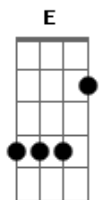

Sam Smith - Good Thing

Tom: E

Intro:

verse:

E B Dbm B
I had a dream i was mugged outside your house
E B Dbm B
I had a dream in a panic you came running out
E B Dbm B
For a moment you were sure i'd die on you
E B Dbm B
For a moment i believed you loved me too

pre-chorus:

B A B D
But life is never like this, and you're never strong

chorus:

Dbm B E A
Too much of a good thing, won't be good for long
Dbm B E
Abm Ab7
Although you made my heart sing, to stay with you would be wrong
Dbm B E Gbm
Too much of a good thing, won't be good anymore
Abm Ab7 A Gb
Watch where i tread before i fall

Interlude:

E B Dbm B

verse:

E B Dbm B
We'd talk maybe twenty times a day
E B Dbm B
And still i never say what i want to say

pre-chorus:

B A B D
I thought i wouldn't need to, i guess i read you wrong

chorus:

Dbm B E A
Too much of a good thing, won't be good for long
Dbm B E
Abm Ab7
Although you made my heart sing, to stay with you would be wrong
Dbm B E Gbm
Too much of a good thing, won't be good anymore
Abm Ab7
Watch where i tread before i fall

strings:

Gbm B Dbm
Gbm B

riff:

E B Dbm B

pre-chorus:

B A B D
You refuse to see this, don't see it anymore

chorus:

Dbm B E A
I have made a decision, not to answer your calls
Dbm B E Abm
Ab7
Cause i put everything out there, and i got nothing at all
Dbm B E Gbm
Too much of a good thing isn't good and you know
Abm Ab7 A
I watch where i walk before i fall
Gb E
Before i fall

Acordes

© ukulele-chords.com