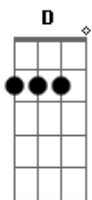

© ukulele-chords.com