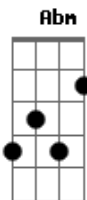

© ukulele-chords.com

© ukulele-chords.com