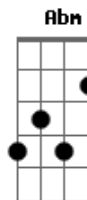

© ukulele-chords.com