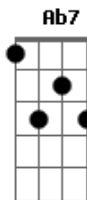

Sam Smith - Good Thing

Tom: E
Intro:

verse:

E B Dbm B
I had a dream i was mugged outside your house
E B Dbm B
I had a dream in a panic you came running out
E B Dbm B
For a moment you were sure i'd die on you
E B Dbm B
For a moment i believed you loved me too

pre-chorus:

B A B D
But life is never like this, and you're never strong

chorus:

Dbm B E A
Too much of a good thing, won't be good for long
Dbm B E
Abm Ab7
Although you made my heart sing, to stay with you would be wrong
Dbm B E Gbm
Too much of a good thing, won't be good anymore
Abm Ab7 A Gb
Watch where i tread before i fall

Interlude:

E B Dbm B

verse:

E B Dbm B
We'd talk maybe twenty times a day
E B Dbm B
And still i never say what i want to say

pre-chorus:

B A B D
I thought i wouldn't need to, i guess i read you wrong

chorus:

Dbm B E A
Too much of a good thing, won't be good for long
Dbm B E
Abm Ab7
Although you made my heart sing, to stay with you would be wrong
Dbm B E Gbm
Too much of a good thing, won't be good anymore
Abm Ab7
Watch where i tread before i fall

strings:

Gbm B Dbm
Gbm B

riff:

E B Dbm B

pre-chorus:

B A B D
You refuse to see this, don't see it anymore

chorus:

Dbm B E A
I have made a decision, not to answer your calls
Dbm B E Abm
Ab7
Cause i put everything out there, and i got nothing at all
Dbm B E Gbm
Too much of a good thing isn't good and you know
Abm Ab7 A
I watch where i walk before i fall
Gb E
Before i fall

Acordes

© ukulele-chords.com

© ukulele-chords.com

© ukulele-chords.com

© ukulele-chords.com

© ukulele-chords.com

© ukulele-chords.com

© ukulele-chords.com

© ukulele-chords.com

© ukulele-chords.com