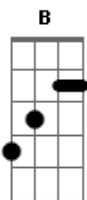

Sam Smith - Good Thing

Tom: E
Intro:

verse:

E B Dbm B
I had a dream i was mugged outside your house
E B Dbm B
I had a dream in a panic you came running out
E B Dbm B
For a moment you were sure i'd die on you
E B Dbm B
For a moment i believed you loved me too

pre-chorus:

B A B D
But life is never like this, and you're never strong

chorus:

Dbm B E A
Too much of a good thing, won't be good for long
Dbm B E
Abm Ab7
Although you made my heart sing, to stay with you would be wrong
Dbm B E Gbm
Too much of a good thing, won't be good anymore
Abm Ab7 A Gb
Watch where i tread before i fall

Interlude:

E B Dbm B

verse:

E B Dbm B
We'd talk maybe twenty times a day
E B Dbm B
And still i never say what i want to say

pre-chorus:

B A B D
I thought i wouldn't need to, i guess i read you wrong

chorus:

Dbm B E A
Too much of a good thing, won't be good for long
Dbm B E
Abm Ab7
Although you made my heart sing, to stay with you would be wrong
Dbm B E Gbm
Too much of a good thing, won't be good anymore
Abm Ab7
Watch where i tread before i fall

strings:

Gbm B Dbm
Gbm B

riff:

E B Dbm B

pre-chorus:

B A B D
You refuse to see this, don't see it anymore

chorus:

Dbm B E A
I have made a decision, not to answer your calls
Dbm B E Abm
Ab7
Cause i put everything out there, and i got nothing at all
Dbm B E Gbm
Too much of a good thing isn't good and you know
Abm Ab7 A
I watch where i walk before i fall
Gb E
Before i fall

Acordes

© ukulele-chords.com

© ukulele-chords.com

© ukulele-chords.com

© ukulele-chords.com

© ukulele-chords.com

© ukulele-chords.com

© ukulele-chords.com

© ukulele-chords.com

© ukulele-chords.com