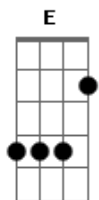

Sam Smith - Good Thing

Tom: E
Intro:

verse:
E B Dbm B
I had a dream i was mugged outside your house
E B Dbm B
I had a dream in a panic you came running out
E B Dbm B
For a moment you were sure i'd die on you
E B Dbm B
For a moment i believed you loved me too

pre-chorus:
B A B D
But life is never like this, and you're never strong

chorus:
Dbm B E A
Too much of a good thing, won't be good for long
Dbm B E
Abm Ab7
Although you made my heart sing, to stay with you would be wrong
Dbm B E Gbm
Too much of a good thing, won't be good anymore
Abm Ab7 A Gb
Watch where i tread before i fall

Interlude:
E B Dbm B

verse:
E B Dbm B
We'd talk maybe twenty times a day
E B Dbm B
And still i never say what i want to say

pre-chorus:

B A B D
I thought i wouldn't need to, i guess i read you wrong

chorus:
Dbm B E A
Too much of a good thing, won't be good for long
Dbm B E
Abm Ab7
Although you made my heart sing, to stay with you would be wrong
Dbm B E Gbm
Too much of a good thing, won't be good anymore
Abm Ab7
Watch where i tread before i fall

strings:
Gbm B Dbm
Gbm B

riff:
E B Dbm B

pre-chorus:
B A B D
You refuse to see this, don't see it anymore

chorus:
Dbm B E A
I have made a decision, not to answer your calls
Dbm B E Abm
Ab7
Cause i put everything out there, and i got nothing at all
Dbm B E Gbm
Too much of a good thing isn't good and you know
Abm Ab7 A
I watch where i walk before i fall
Gb E
Before i fall

Acordes

© ukulele-chords.com