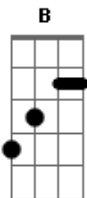

Sam Smith - Good Thing

Tom: E
Intro:

verse:
E B Dbm B
I had a dream i was mugged outside your house
E B Dbm B
I had a dream in a panic you came running out
E B Dbm B
For a moment you were sure i'd die on you
E B Dbm B
For a moment i believed you loved me too

pre-chorus:
B A B D
But life is never like this, and you're never strong

chorus:
Dbm B E A
Too much of a good thing, won't be good for long
Dbm B E
Abm Ab7
Although you made my heart sing, to stay with you would be wrong
Dbm B E Gbm
Too much of a good thing, won't be good anymore
Abm Ab7 A Gb
Watch where i tread before i fall

Interlude:
E B Dbm B

verse:
E B Dbm B
We'd talk maybe twenty times a day
E B Dbm B
And still i never say what i want to say

pre-chorus:

B A B D
I thought i wouldn't need to, i guess i read you wrong

chorus:
Dbm B E A
Too much of a good thing, won't be good for long
Dbm B E
Abm Ab7
Although you made my heart sing, to stay with you would be wrong
Dbm B E Gbm
Too much of a good thing, won't be good anymore
Abm Ab7
Watch where i tread before i fall

strings:
Gbm B Dbm
Gbm B

riff:
E B Dbm B

pre-chorus:
B A B D
You refuse to see this, don't see it anymore

chorus:
Dbm B E A
I have made a decision, not to answer your calls
Dbm B E Abm
Ab7
Cause i put everything out there, and i got nothing at all
Dbm B E Gbm
Too much of a good thing isn't good and you know
Abm Ab7 A
I watch where i walk before i fall
Gb E
Before i fall

Acordes

© ukulele-chords.com

© ukulele-chords.com

© ukulele-chords.com

© ukulele-chords.com

© ukulele-chords.com

© ukulele-chords.com

© ukulele-chords.com

© ukulele-chords.com

© ukulele-chords.com