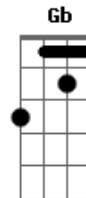

© ukulele-chords.com