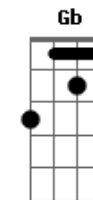

© ukulele-chords.com