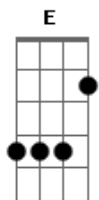

Sam Smith - Good Thing

Tom: E
Intro:

verse:

E B Dbm B
I had a dream i was mugged outside your house
E B Dbm B
I had a dream in a panic you came running out
E B Dbm B
For a moment you were sure i'd die on you
E B Dbm B
For a moment i believed you loved me too

pre-chorus:

B A B D
But life is never like this, and you're never strong

chorus:

Dbm B E A
Too much of a good thing, won't be good for long
Dbm B E
Abm Ab7
Although you made my heart sing, to stay with you would be wrong
Dbm B E Gbm
Too much of a good thing, won't be good anymore
Abm Ab7 A Gb
Watch where i tread before i fall

Interlude:

E B Dbm B

verse:

E B Dbm B
We'd talk maybe twenty times a day
E B Dbm B
And still i never say what i want to say

pre-chorus:

B A B D
I thought i wouldn't need to, i guess i read you wrong

chorus:

Dbm B E A
Too much of a good thing, won't be good for long
Dbm B E
Abm Ab7
Although you made my heart sing, to stay with you would be wrong
Dbm B E Gbm
Too much of a good thing, won't be good anymore
Abm Ab7
Watch where i tread before i fall

strings:

Gbm B Dbm
Gbm B

riff:

E B Dbm B

pre-chorus:

B A B D
You refuse to see this, don't see it anymore

chorus:

Dbm B E A
I have made a decision, not to answer your calls
Dbm B E Abm
Ab7
Cause i put everything out there, and i got nothing at all
Dbm B E Gbm
Too much of a good thing isn't good and you know
Abm Ab7 A
I watch where i walk before i fall
Gb E
Before i fall

Acordes

© ukulele-chords.com