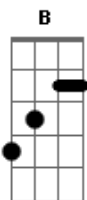

Sam Smith - Good Thing

Tom: E

Intro:

verse:

E B Dbm B
I had a dream i was mugged outside your house
E B Dbm B
I had a dream in a panic you came running out
E B Dbm B
For a moment you were sure i'd die on you
E B Dbm B
For a moment i believed you loved me too

pre-chorus:

B A B D
But life is never like this, and you're never strong

chorus:

Dbm B E A
Too much of a good thing, won't be good for long
Dbm B E
Abm Ab7
Although you made my heart sing, to stay with you would be wrong
Dbm B E Gbm
Too much of a good thing, won't be good anymore
Abm Ab7 A Gb
Watch where i tread before i fall

Interlude:

E B Dbm B

verse:

E B Dbm B
We'd talk maybe twenty times a day
E B Dbm B
And still i never say what i want to say

pre-chorus:

B A B D
I thought i wouldn't need to, i guess i read you wrong

chorus:

Dbm B E A
Too much of a good thing, won't be good for long
Dbm B E
Abm Ab7
Although you made my heart sing, to stay with you would be wrong
Dbm B E Gbm
Too much of a good thing, won't be good anymore
Abm Ab7
Watch where i tread before i fall

strings:

Gbm B Dbm
Gbm B

riff:

E B Dbm B

pre-chorus:

B A B D
You refuse to see this, don't see it anymore

chorus:

Dbm B E A
I have made a decision, not to answer your calls
Dbm B E Abm
Ab7
Cause i put everything out there, and i got nothing at all
Dbm B E Gbm
Too much of a good thing isn't good and you know
Abm Ab7 A
I watch where i walk before i fall
Gb E
Before i fall

Acordes

© ukulele-chords.com

© ukulele-chords.com

© ukulele-chords.com

© ukulele-chords.com

© ukulele-chords.com

© ukulele-chords.com

© ukulele-chords.com

© ukulele-chords.com

© ukulele-chords.com