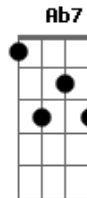

© ukulele-chords.com