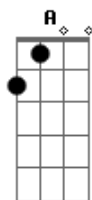

© ukulele-chords.com

© ukulele-chords.com