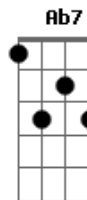

© ukulele-chords.com