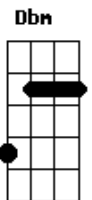

Sam Smith - Good Thing

Tom: E
Intro:

verse:
E B Dbm B
I had a dream i was mugged outside your house
E B Dbm B
I had a dream in a panic you came running out
E B Dbm B
For a moment you were sure i'd die on you
E B Dbm B
For a moment i believed you loved me too

pre-chorus:
B A B D
But life is never like this, and you're never strong

chorus:
Dbm B E A
Too much of a good thing, won't be good for long
Dbm B E
Abm Ab7
Although you made my heart sing, to stay with you would be wrong
Dbm B E Gbm
Too much of a good thing, won't be good anymore
Abm Ab7 A Gb
Watch where i tread before i fall

Interlude:
E B Dbm B

verse:
E B Dbm B
We'd talk maybe twenty times a day
E B Dbm B
And still i never say what i want to say

pre-chorus:

B A B D
I thought i wouldn't need to, i guess i read you wrong

chorus:
Dbm B E A
Too much of a good thing, won't be good for long
Dbm B E
Abm Ab7
Although you made my heart sing, to stay with you would be wrong
Dbm B E Gbm
Too much of a good thing, won't be good anymore
Abm Ab7
Watch where i tread before i fall

strings:
Gbm B Dbm
Gbm B

riff:
E B Dbm B

pre-chorus:
B A B D
You refuse to see this, don't see it anymore

chorus:
Dbm B E A
I have made a decision, not to answer your calls
Dbm B E Abm
Ab7
Cause i put everything out there, and i got nothing at all
Dbm B E Gbm
Too much of a good thing isn't good and you know
Abm Ab7 A
I watch where i walk before i fall
Gb E
Before i fall

Acordes

© ukulele-chords.com

© ukulele-chords.com

© ukulele-chords.com

© ukulele-chords.com

© ukulele-chords.com

© ukulele-chords.com

© ukulele-chords.com

© ukulele-chords.com

© ukulele-chords.com