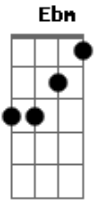

© ukulele-chords.com