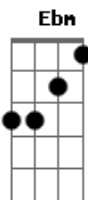

© ukulele-chords.com