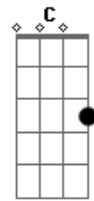

© ukulele-chords.com