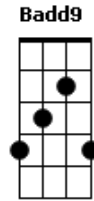

© ukulele-chords.com