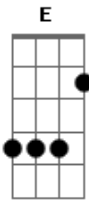

Sam Ryder - Set You Free

tom:
E
When I hold you, baby Ebm A E
Feel your heartbeat close to me B Ebm A E
Want to stay in your arms forever B Cadd9 Ebm A
Only love can set you free E B Cadd9 Ebm A Aadd9 E
When I wake each morning B Ebm A E
As the storm beats down on me Badd9 Ebm A
And I know we belong together E B C Ebm A
Only love can set you free E B Ebm A
(Set you free, set you free)

Set you free

(E B Ebm A)
E B Ebm A
When we touch each other
E B Ebm A
In a state of ecstasy
E B Ebm A
Want this night to last forever
E B C Ebm A
Only love can set you free
E B C Ebm A
Oh, baby, only love can set you free
E B Ebm Aadd9
Only love can set you
[Final] E B C
Ebm A E

Acordes