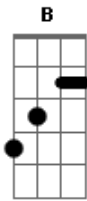

© ukulele-chords.com