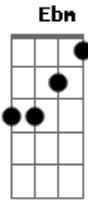

© ukulele-chords.com