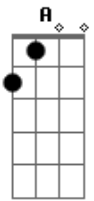

© ukulele-chords.com