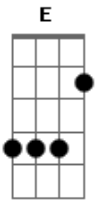

Sam Ryder - Set You Free

tom:
E
When I hold you, baby Ebm A E
Feel your heartbeat close to me B Ebm A E
Want to stay in your arms forever B Cadd9 Ebm A
Only love can set you free E B Cadd9 Ebm A Aadd9 E
When I wake each morning B Ebm A E
As the storm beats down on me Badd9 Ebm A
And I know we belong together E B C Ebm A
Only love can set you free E B Ebm A
(Set you free, set you free)

Set you free
(E B Ebm A)
E B Ebm A
When we touch each other
E B Ebm A
In a state of ecstasy
E B Ebm A
Want this night to last forever
E B C Ebm A
Only love can set you free
E B C Ebm A
Oh, baby, only love can set you free
E B Ebm Aadd9
Only love can set you
[Final] E B C
Ebm A E

Acordes

© ukulele-chords.com