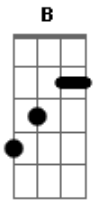

© ukulele-chords.com