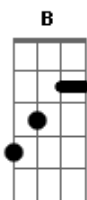

© ukulele-chords.com