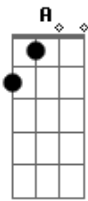

© ukulele-chords.com