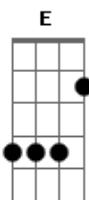

Sam Ryder - Set You Free

tom:
E
When I hold you, baby Ebm A E
Feel your heartbeat close to me B Ebm A E
Want to stay in your arms forever B Cadd9 Ebm A
Only love can set you free E B Cadd9 Ebm A Aadd9 E
When I wake each morning B Ebm A E
As the storm beats down on me Badd9 Ebm A
And I know we belong together E B C Ebm A
Only love can set you free E B Ebm A
(Set you free, set you free)

Set you free

(E B Ebm A)
E B Ebm A
When we touch each other
E B Ebm A
In a state of ecstasy
E B Ebm A
Want this night to last forever
E B C Ebm A
Only love can set you free
E B C Ebm A
Oh, baby, only love can set you free
E B Ebm Aadd9
Only love can set you
[Final] E B C
Ebm A E

Acordes