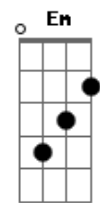

Sam Hunt - Saturday Night

Tom: A

(com acordes na forma de G)

Capostrate na 2ª casa

Intro: G D Bm C

G D
It?s been a long week
Bm C
Feels like two
G D
Can?t afford to unwind
Bm C
Can?t afford not to
G D
we're going out
Bm C
Go raid your closet and your top drawer
G D
We're going out
Bm C
tie your hair up pretty

Leave the hangers on the floor

C G
It?s Saturday night
D Em
And the city never sleeps
C G
It?s Saturday night
D Em
Baby why shouldn't we
C G
I got a clean t-shirt and a shot of cologne
D Em
We're way too young to be sitting at home on
C G
Saturday night
D Em
It?s Saturday night

G D
Windows down in the taxi
Bm C
I think this cabbie's insane
G D
We're singing in the backseat
Bm C
Hey brother keep the change
G D
We're going out
Bm C
I got a good time that I wanna show you honey
G D
We're going out
Bm C
'Til we unfold all my folded money

We're calling your friends
G D
What you wanna do now love
Bm C
watcha say baby
G D
If the sun still ain?t up
Bm C
Then it still ain?t Sunday

C G
It?s Saturday night
D Em
And the city never sleeps
C G
It?s Saturday night
D Em
Baby why shouldn't we
C G
I got a clean t-shirt and a shot of cologne
D Em
We're way too young to be sitting at home on
C G
Saturday night
D Em
It?s Saturday night