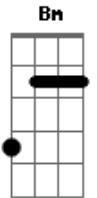

© ukulele-chords.com