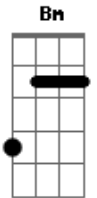

© ukulele-chords.com