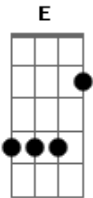

© ukulele-chords.com

© ukulele-chords.com