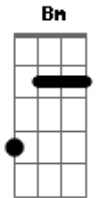

© ukulele-chords.com