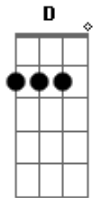

© ukulele-chords.com