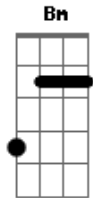

© ukulele-chords.com