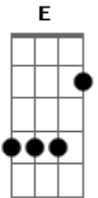

© ukulele-chords.com