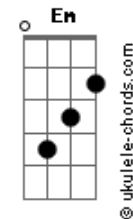

Sam Fisher - Carry It Well

tom:
 A (forma dos acordes no tom de G)
 Capotraste na 2ª casa
 Intro: G D Em D C G Am7

[Primeira Parte]

G D Em
 Come home, get high
 Forget about the time between my highlights
 Yeah, I know but I'm fine, it's been a rough time
 G D Em
 Poker face, in play
 Otherwise it makes me think I'm unsafe
 Yeah, I know, it's strange, wish it wasn't this way

[Pré-Refrão]

C G Am7
 But no one seems to know any better
 I designed it that way
 C G Am7
 I know it seems I have it together, but

[Refrão]

G D Em
 Just because I carry it well
 Doesn't mean it isn't heavy and I don't need some help
 I know I keep it locked down, but all I want now
 Is somebody who can tell me how it's gonna turn out
 'Cause I thought I'd be doing better by now
 I thought I'd be doing better by now
 But don't I carry it well?

[Segunda Parte]

G D Em
 I'm grateful but impatient, get hateful, but I'm sided
 So those who mean the most who get the best of me
 C G Am7
 And I can't come back home and fight the rest of me

Acordes

It's best to leave