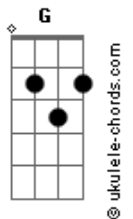

Sam Fisher - Carry It Well

tom:
A (forma dos acordes no tom de G)
Capotraste na 2ª casa
Intro: G D Em D C G Am7

[Primeira Parte]

G D Em
Come home, get high
Forget about the time between my highlights
Yeah, I know but I'm fine, it's been a rough time
G D Em
Poker face, in play
Otherwise it makes me think I'm unsafe
Yeah, I know, it's strange, wish it wasn't this way

[Pré-Refrão]

C G Am7
But no one seems to know any better
I designed it that way
C G Am7
I know it seems I have it together, but

[Refrão]

G D Em
Just because I carry it well
Doesn't mean it isn't heavy and I don't need some help
I know I keep it locked down, but all I want now
Is somebody who can tell me how it's gonna turn out
'Cause I thought I'd be doing better by now
I thought I'd be doing better by now
But don't I carry it well?

[Segunda Parte]

G D Em
I'm grateful but impatient, get hateful, but I'm sided
So those who mean the most who get the best of me
C G Am7
And I can't come back home and fight the rest of me

Acordes

It's best to leave

[Pré-Refrão]

C G Am7
'Cause no one seems to know any better and
I designed it it that way
C G Am7
I know it seems I have it together, but

[Refrão]

G D Em
Just because I carry it well
Doesn't mean it isn't heavy and I don't need some help
I know I keep it locked down, but all I want now
Is somebody who can tell me how it's gonna turn out
'Cause I thought I'd be doing better by now
I thought I'd be doing better by now but don't I carry it well?

D Em
Don't I carry it well?

D C G Am7
'Cause no one seems to know any better

[Refrão]

G D Em
Just because I carry it well
Doesn't mean it isn't heavy and I don't need some help
I know I keep it locked down, but all I want now
Is somebody who can tell me how it's gonna turn out
(How it's gonna turn out)
'Cause I thought I'd be doing better by now
I thought I'd be doing better by now
But don't I carry it well?

D Em
Don't I carry it well?

D C G Am7
'Cause no one seems to know any better