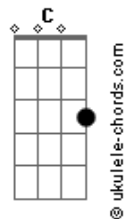

Sam Fisher - Carry It Well

tom:
A (forma dos acordes no tom de G)
Capotraste na 2ª casa
Intro: G D Em D C G Am7

[Primeira Parte]

G D Em
Come home, get high
Forget about the time between my highlights
Yeah, I know but I'm fine, it's been a rough time
G D Em
Poker face, in play
Otherwise it makes me think I'm unsafe
Yeah, I know, it's strange, wish it wasn't this way

[Pré-Refrão]

C G Am7
But no one seems to know any better
I designed it that way
C G Am7
I know it seems I have it together, but

[Refrão]

G D Em
Just because I carry it well
Doesn't mean it isn't heavy and I don't need some help
I know I keep it locked down, but all I want now
Is somebody who can tell me how it's gonna turn out
'Cause I thought I'd be doing better by now
I thought I'd be doing better by now
But don't I carry it well?

[Segunda Parte]

G D Em
I'm grateful but impatient, get hateful, but I'm sided
So those who mean the most who get the best of me
C G Am7
And I can't come back home and fight the rest of me

Acordes

It's best to leave

[Pré-Refrão]

C G Am7
'Cause no one seems to know any better and
I designed it it that way
C G Am7
I know it seems I have it together, but

[Refrão]

G D Em
Just because I carry it well
Doesn't mean it isn't heavy and I don't need some help
I know I keep it locked down, but all I want now
Is somebody who can tell me how it's gonna turn out
'Cause I thought I'd be doing better by now
I thought I'd be doing better by now but don't I carry it well?

D Em
Don't I carry it well?

D C G Am7
'Cause no one seems to know any better

[Refrão]

G D Em
Just because I carry it well
Doesn't mean it isn't heavy and I don't need some help
I know I keep it locked down, but all I want now
Is somebody who can tell me how it's gonna turn out
(How it's gonna turn out)
'Cause I thought I'd be doing better by now
I thought I'd be doing better by now
But don't I carry it well?

D Em
Don't I carry it well?

D C G Am7
'Cause no one seems to know any better