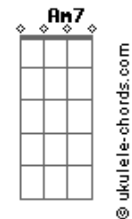

Sam Fisher - Carry It Well

tom:
A (forma dos acordes no tom de G)
Capotraste na 2ª casa
Intro: G D Em D C G Am7

[Primeira Parte]

G D Em
Come home, get high
Forget about the time between my highlights
Yeah, I know but I'm fine, it's been a rough time
G D Em
Poker face, in play
Otherwise it makes me think I'm unsafe
Yeah, I know, it's strange, wish it wasn't this way

[Pré-Refrão]

C G Am7
But no one seems to know any better
I designed it that way
C G Am7
I know it seems I have it together, but

[Refrão]

G D Em
Just because I carry it well
Doesn't mean it isn't heavy and I don't need some help
I know I keep it locked down, but all I want now
Is somebody who can tell me how it's gonna turn out
'Cause I thought I'd be doing better by now
I thought I'd be doing better by now
But don't I carry it well?

[Segunda Parte]

G D Em
I'm grateful but impatient, get hateful, but I'm sided
So those who mean the most who get the best of me
C G Am7
And I can't come back home and fight the rest of me

Acordes

It's best to leave

[Pré-Refrão]

C G Am7
'Cause no one seems to know any better and
I designed it it that way
C G Am7
I know it seems I have it together, but

[Refrão]

G D Em
Just because I carry it well
Doesn't mean it isn't heavy and I don't need some help
I know I keep it locked down, but all I want now
Is somebody who can tell me how it's gonna turn out
'Cause I thought I'd be doing better by now
I thought I'd be doing better by now but don't I carry it well?

D Em
Don't I carry it well?

D C G Am7
'Cause no one seems to know any better

[Refrão]

G D Em
Just because I carry it well
Doesn't mean it isn't heavy and I don't need some help
I know I keep it locked down, but all I want now
Is somebody who can tell me how it's gonna turn out
(How it's gonna turn out)
'Cause I thought I'd be doing better by now
I thought I'd be doing better by now
But don't I carry it well?

D Em
Don't I carry it well?

D C G Am7
'Cause no one seems to know any better