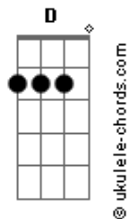

Sam Fisher - Carry It Well

tom:
 A (forma dos acordes no tom de G)
 Capotraste na 2ª casa
 Intro: G D Em D C G Am7

[Primeira Parte]

G D Em
 Come home, get high
 Forget about the time between my highlights
 Yeah, I know but I'm fine, it's been a rough time
 G D Em
 Poker face, in play
 Otherwise it makes me think I'm unsafe
 Yeah, I know, it's strange, wish it wasn't this way

[Pré-Refrão]

C G Am7
 But no one seems to know any better
 I designed it that way
 C G Am7
 I know it seems I have it together, but

[Refrão]

G D Em
 Just because I carry it well
 Doesn't mean it isn't heavy and I don't need some help
 I know I keep it locked down, but all I want now
 Is somebody who can tell me how it's gonna turn out
 'Cause I thought I'd be doing better by now
 I thought I'd be doing better by now
 But don't I carry it well?

[Segunda Parte]

G D Em
 I'm grateful but impatient, get hateful, but I'm sided
 So those who mean the most who get the best of me
 C G Am7
 And I can't come back home and fight the rest of me

Acordes

It's best to leave