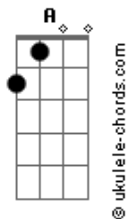

Sam Fisher - Carry It Well

tom:
A (forma dos acordes no tom de G)
Capotraste na 2ª casa
Intro: G D Em D C G Am7

[Primeira Parte]

G D Em
Come home, get high
Forget about the time between my highlights
Yeah, I know but I'm fine, it's been a rough time
G D Em
Poker face, in play
Otherwise it makes me think I'm unsafe
Yeah, I know, it's strange, wish it wasn't this way

[Pré-Refrão]

C G Am7
But no one seems to know any better
I designed it that way
C G Am7
I know it seems I have it together, but

[Refrão]

G D Em
Just because I carry it well
Doesn't mean it isn't heavy and I don't need some help
I know I keep it locked down, but all I want now
Is somebody who can tell me how it's gonna turn out
'Cause I thought I'd be doing better by now
I thought I'd be doing better by now
But don't I carry it well?

[Segunda Parte]

G D Em
I'm grateful but impatient, get hateful, but I'm sided
So those who mean the most who get the best of me
C G Am7
And I can't come back home and fight the rest of me

Acordes

It's best to leave

[Pré-Refrão]

C G Am7
'Cause no one seems to know any better and
I designed it it that way
C G Am7
I know it seems I have it together, but

[Refrão]

G D Em
Just because I carry it well
Doesn't mean it isn't heavy and I don't need some help
I know I keep it locked down, but all I want now
Is somebody who can tell me how it's gonna turn out
'Cause I thought I'd be doing better by now
I thought I'd be doing better by now but don't I carry it well?

D Em
Don't I carry it well?

D C G Am7
'Cause no one seems to know any better

[Refrão]

G D Em
Just because I carry it well
Doesn't mean it isn't heavy and I don't need some help
I know I keep it locked down, but all I want now
Is somebody who can tell me how it's gonna turn out
(How it's gonna turn out)
'Cause I thought I'd be doing better by now
I thought I'd be doing better by now
But don't I carry it well?

D Em
Don't I carry it well?

D C G Am7
'Cause no one seems to know any better